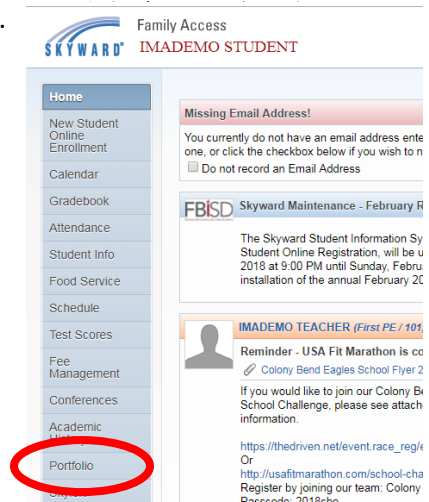

Parent Job Aid for Accessing Ren 360 Parent Score Reports in Skyward – Family Access.

1. Log into Family Access at <https://www.fortbendisd.com/family-access>

2. Select Portfolio from the menu on the left-hand side of the screen.