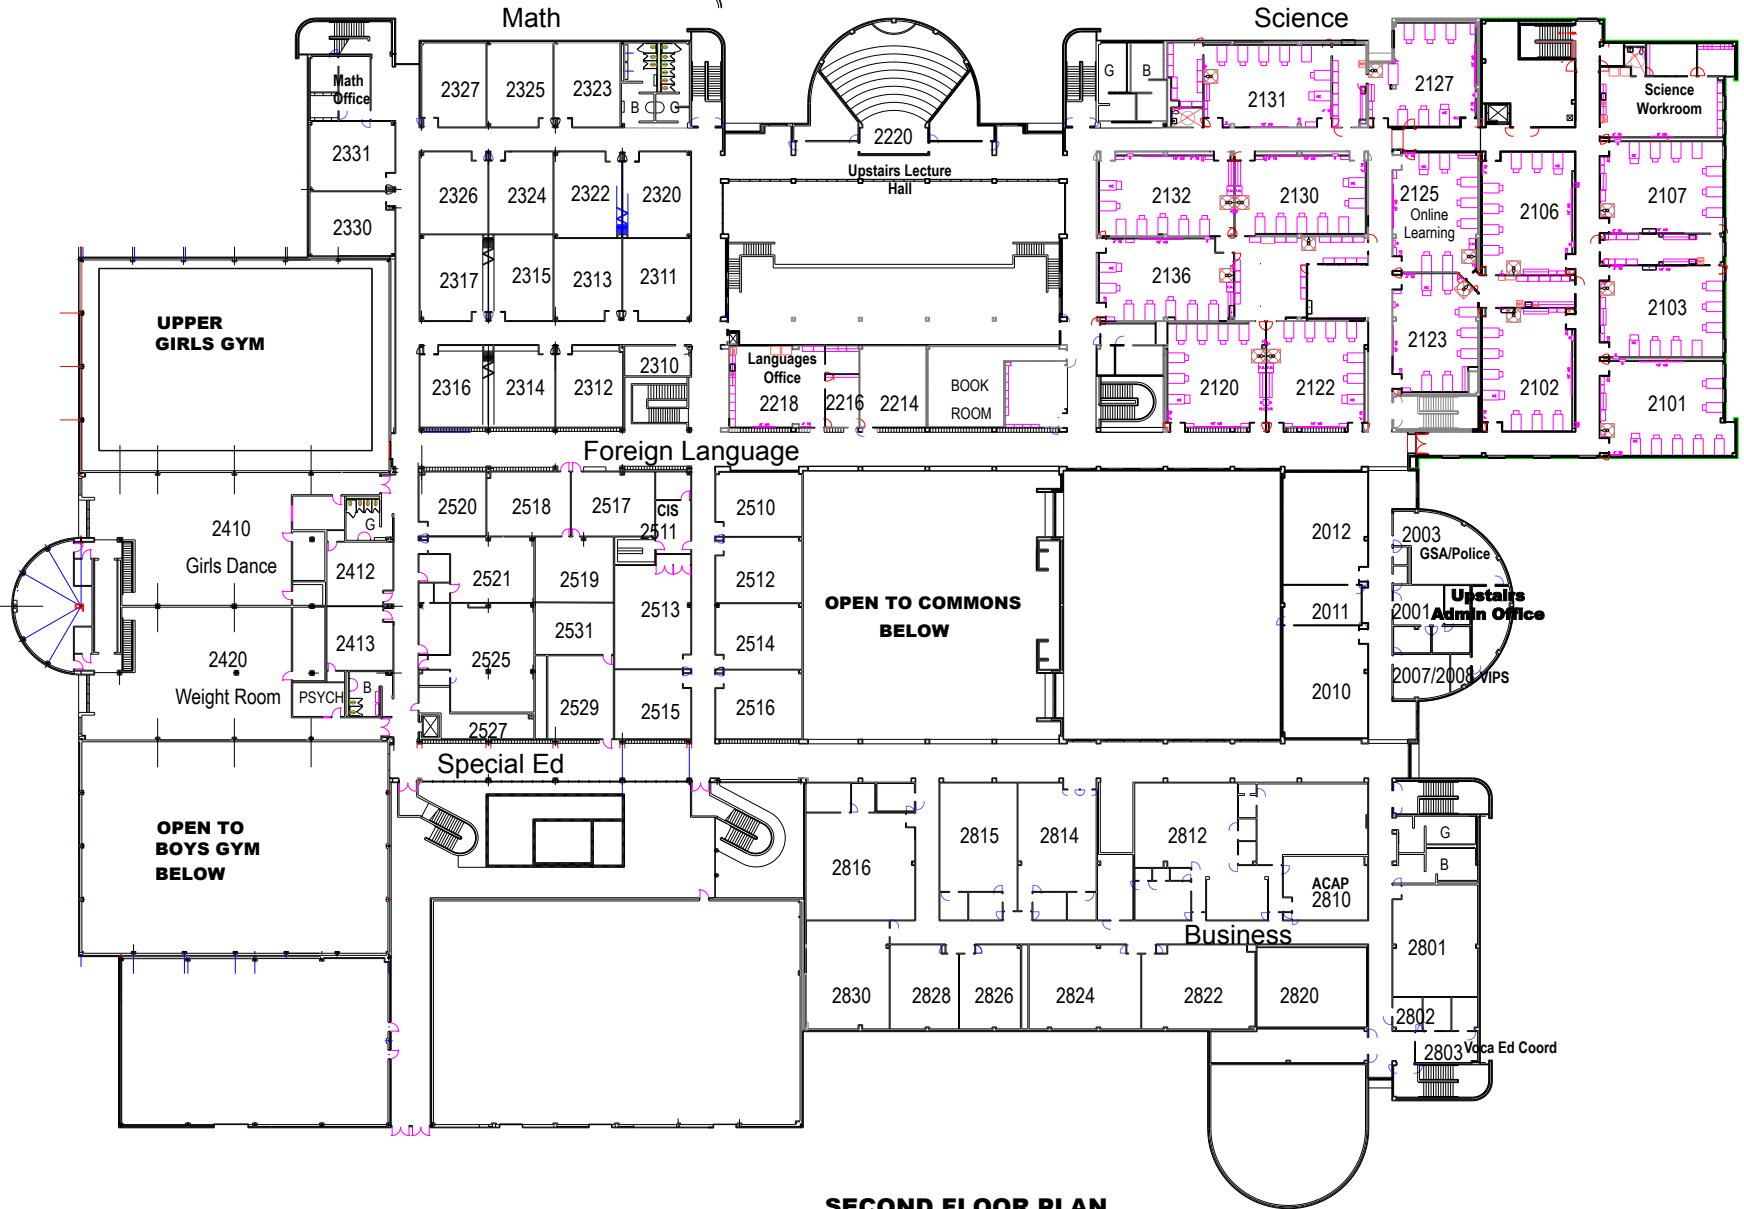

**William P. Clements High School
Fort Bend Independent School District
4200 Elkins Drive, Sugar Land, TX 77479**

SECOND FLOOR PLAN