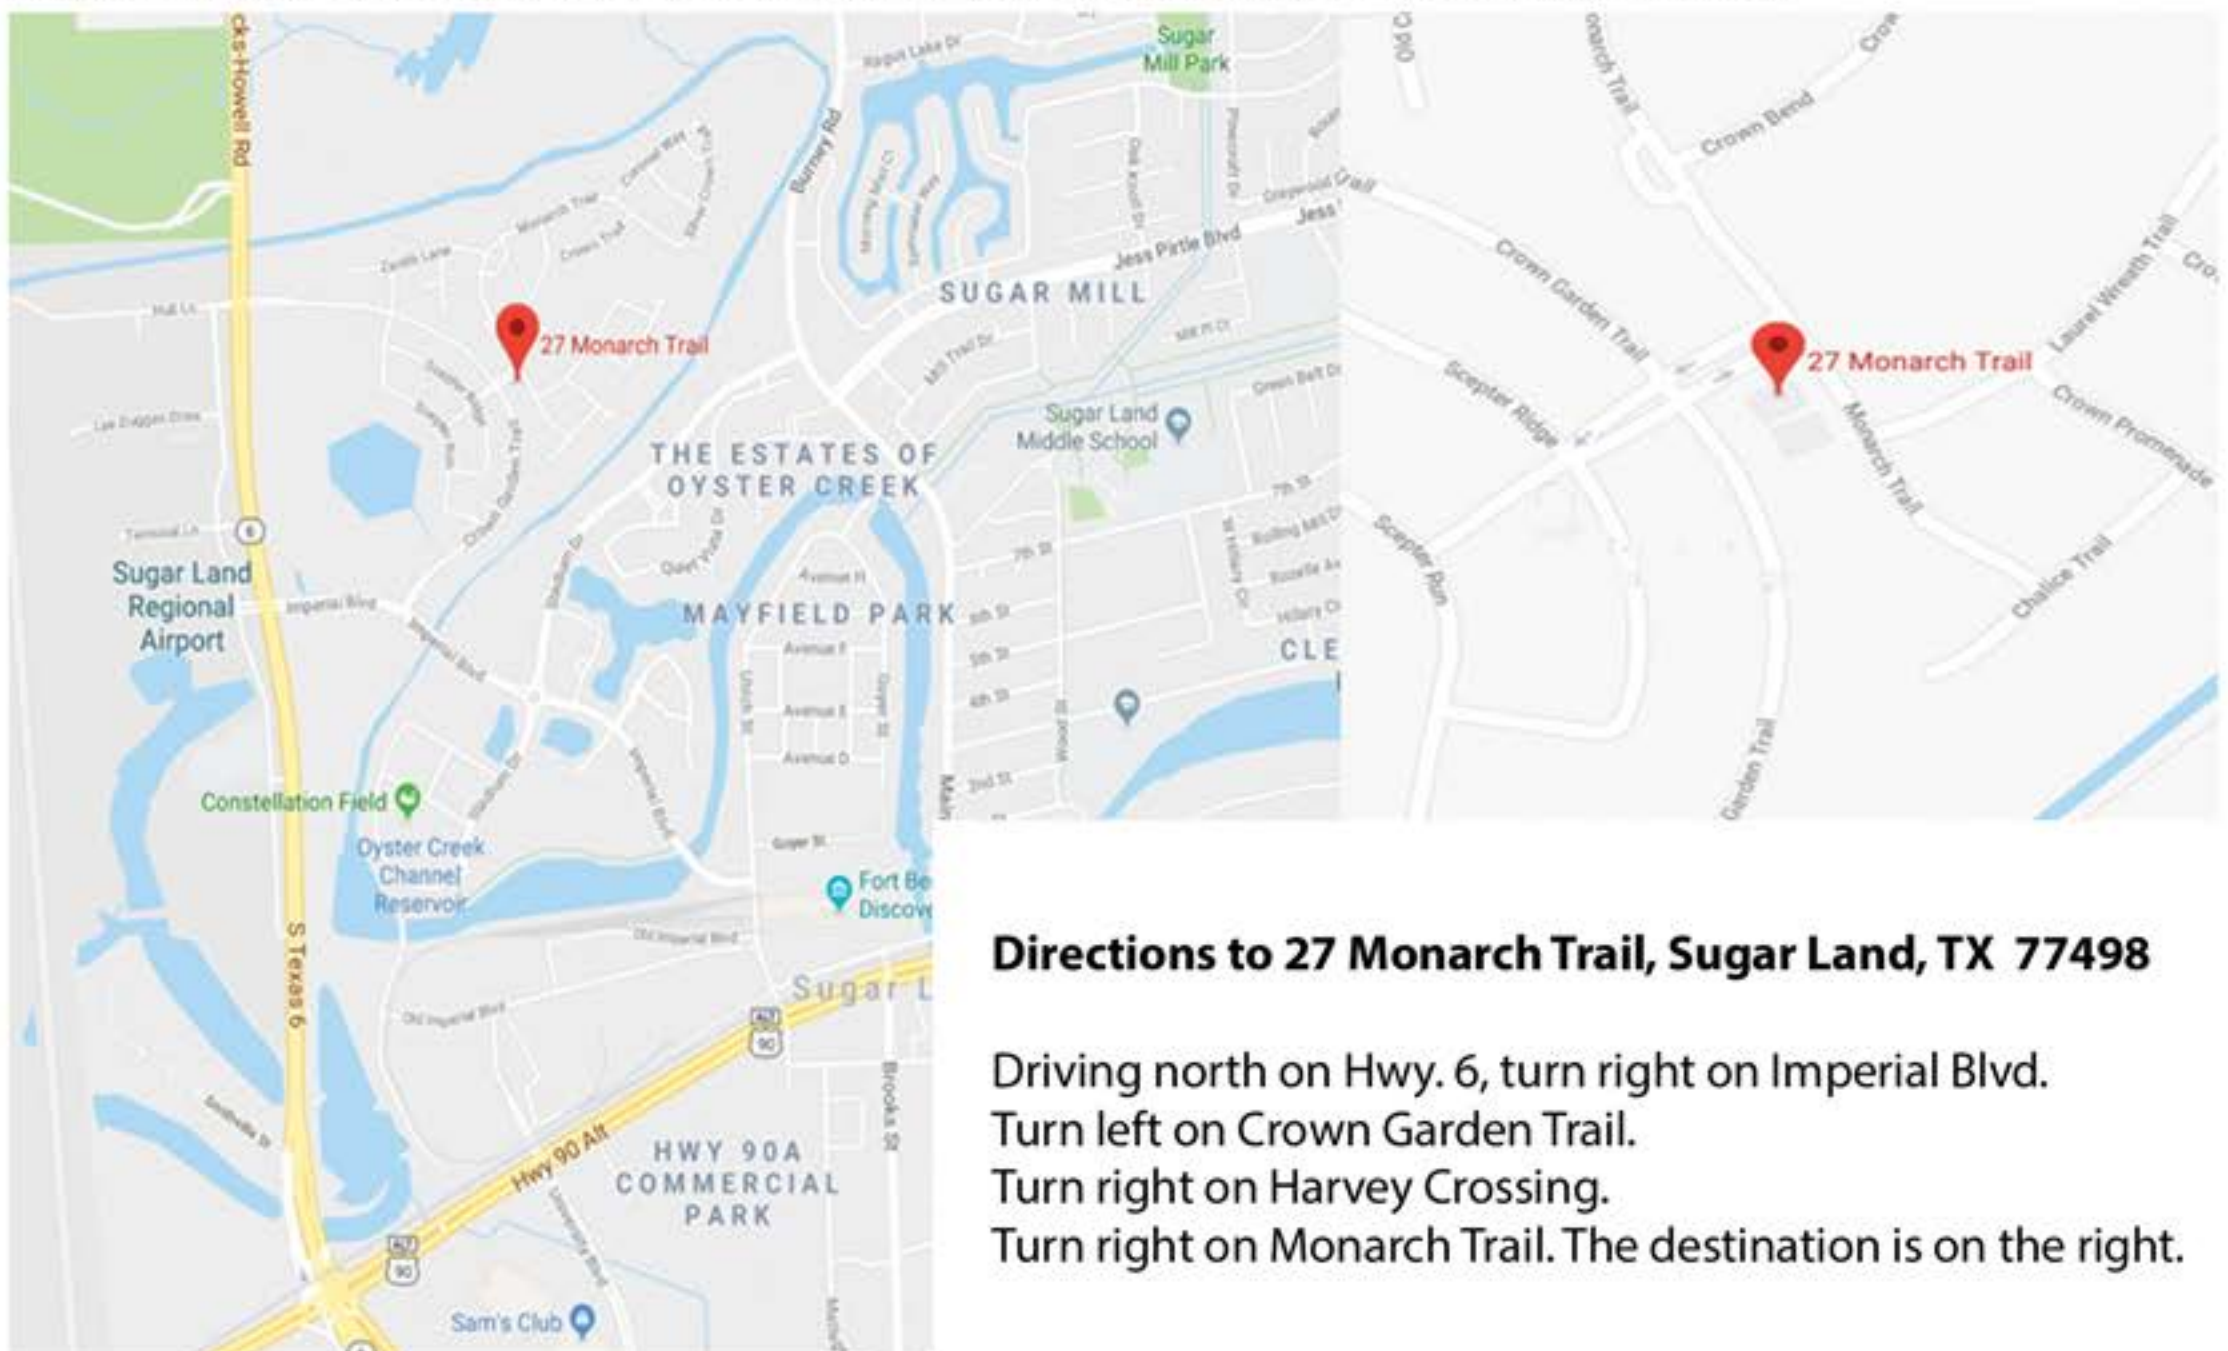

Directions to 27 Monarch Trail, Sugar Land, TX 77498

Driving north on Hwy. 6, turn right on Imperial Blvd.
Turn left on Crown Garden Trail.
Turn right on Harvey Crossing.
Turn right on Monarch Trail. The destination is on the right.