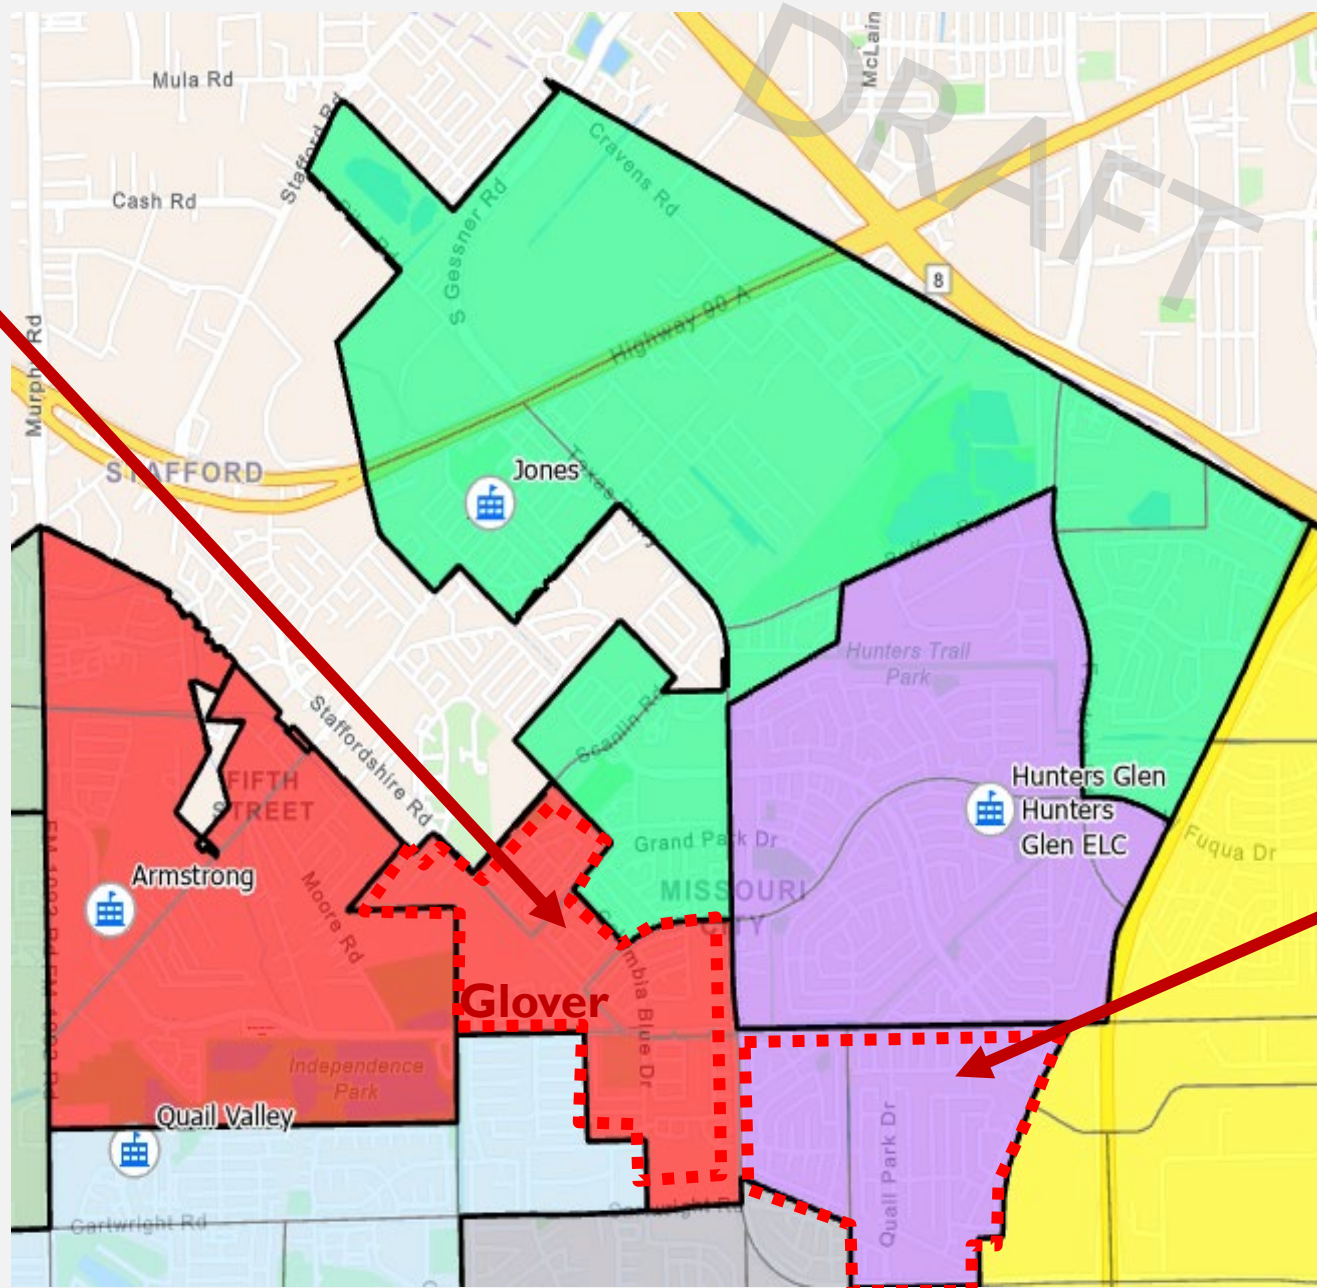

Glover Proposed Closure

Closure of Glover and movement to Armstrong

Map Legend

- **Black outline** = Current 2025/26 attendance boundary
- Shaded areas = Proposed attendance boundary
- **Red text/outline** = School closure

Closure of Glover and movement to Hunters Glen