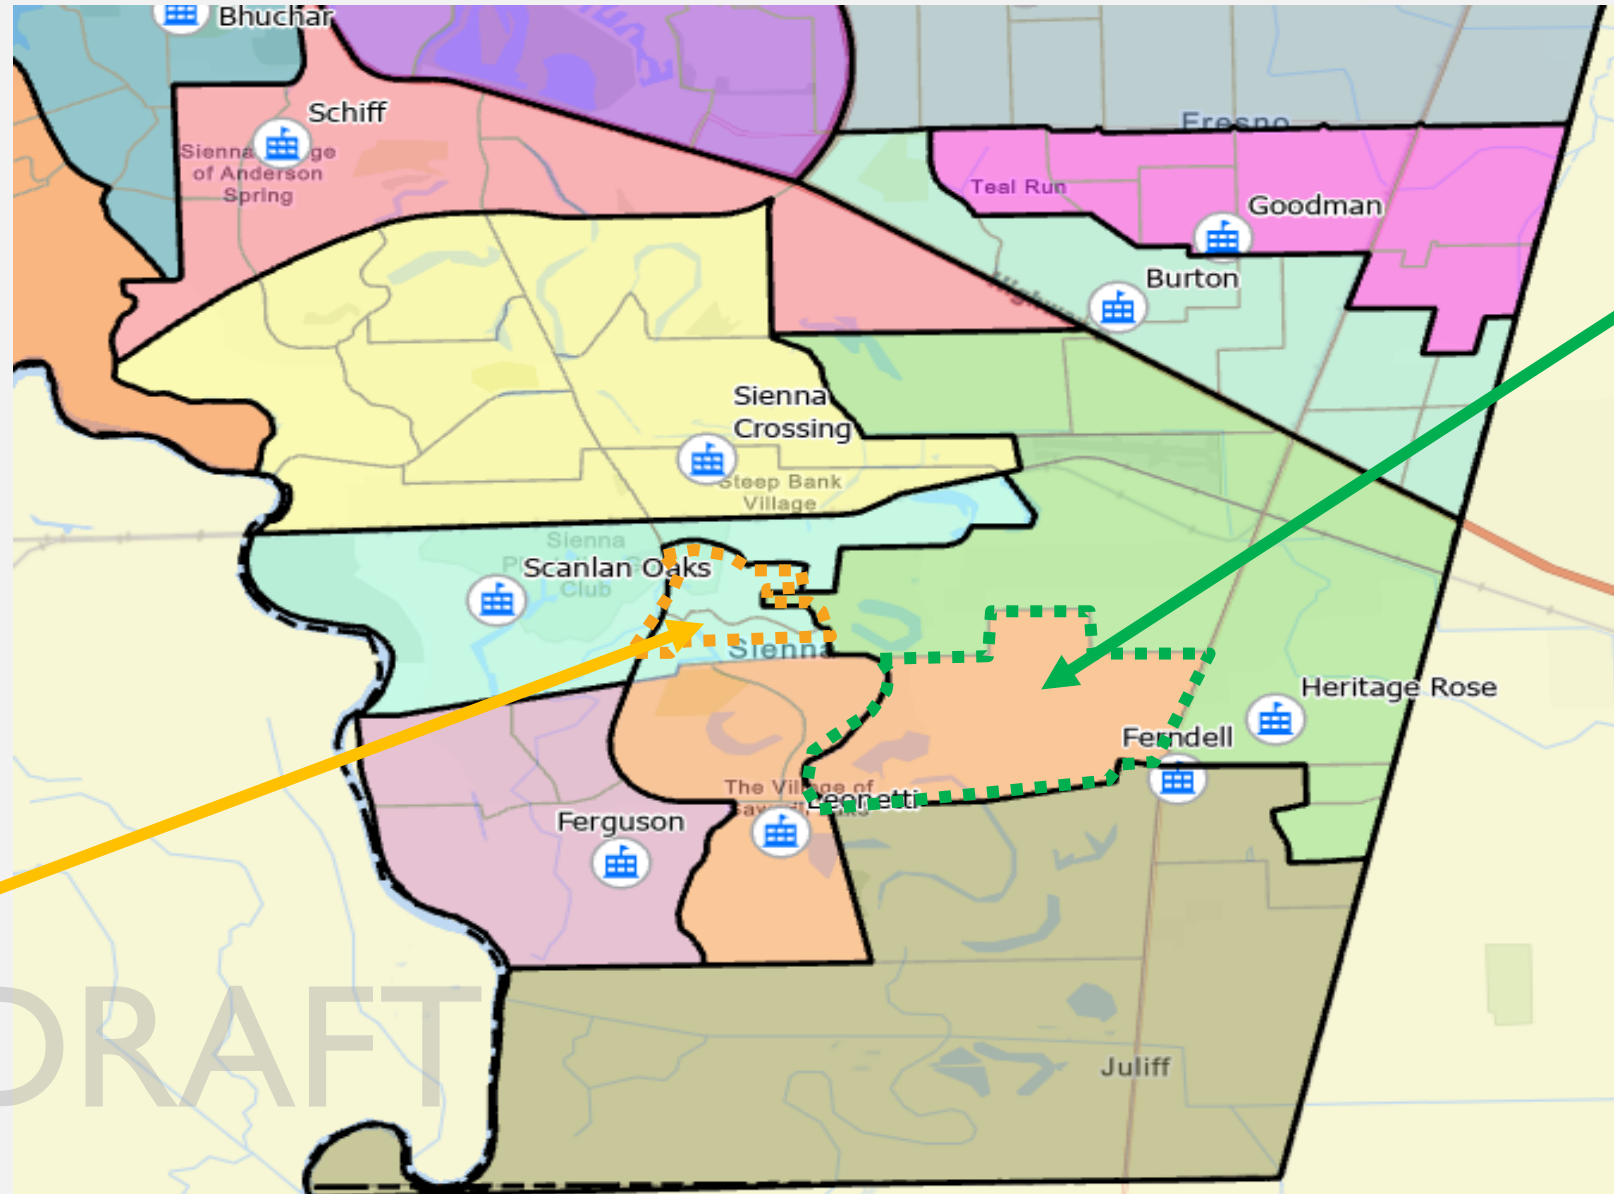

Proposed Boundary Change: Heritage Rose, Leonetti, Scanlan Oaks

Map Legend

- **Black outline** = Current 2025/26 attendance boundary
- **Shaded areas** = Proposed attendance boundary

Movement from Leonetti to Scanlan Oaks

Movement from Heritage Rose to Leonetti