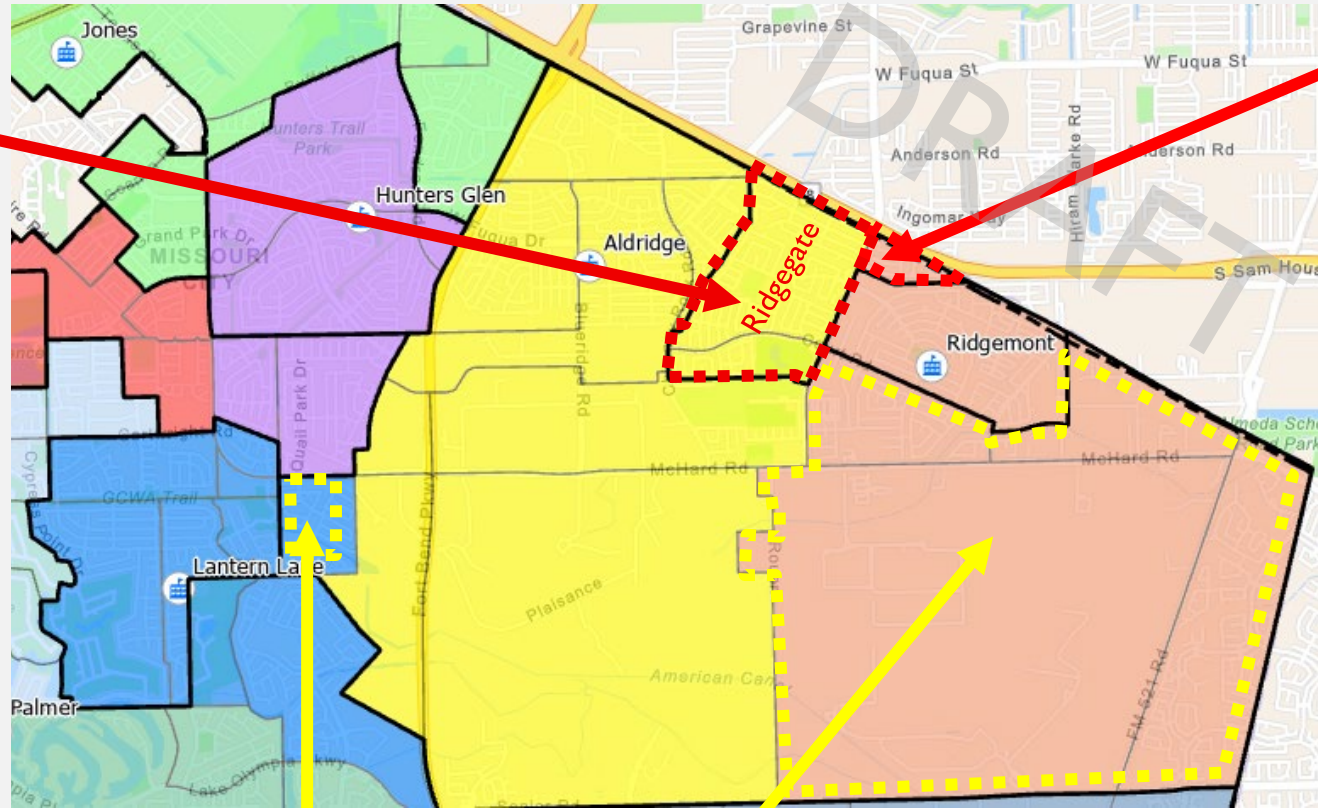

Proposed Boundary Change: Aldridge, Lantern Lane, Ridgemont

Movement from Ridgeway to Aldridge

Movement from Ridgeway to Ridgemont

Map Legend

- **Black outline** = Current 2025/26 attendance boundary
- Shaded areas = Proposed attendance boundary
- **Red text/outline** = Proposed school closure

Movement of Aldridge to Lantern Lane

Movement of Aldridge to Ridgemont