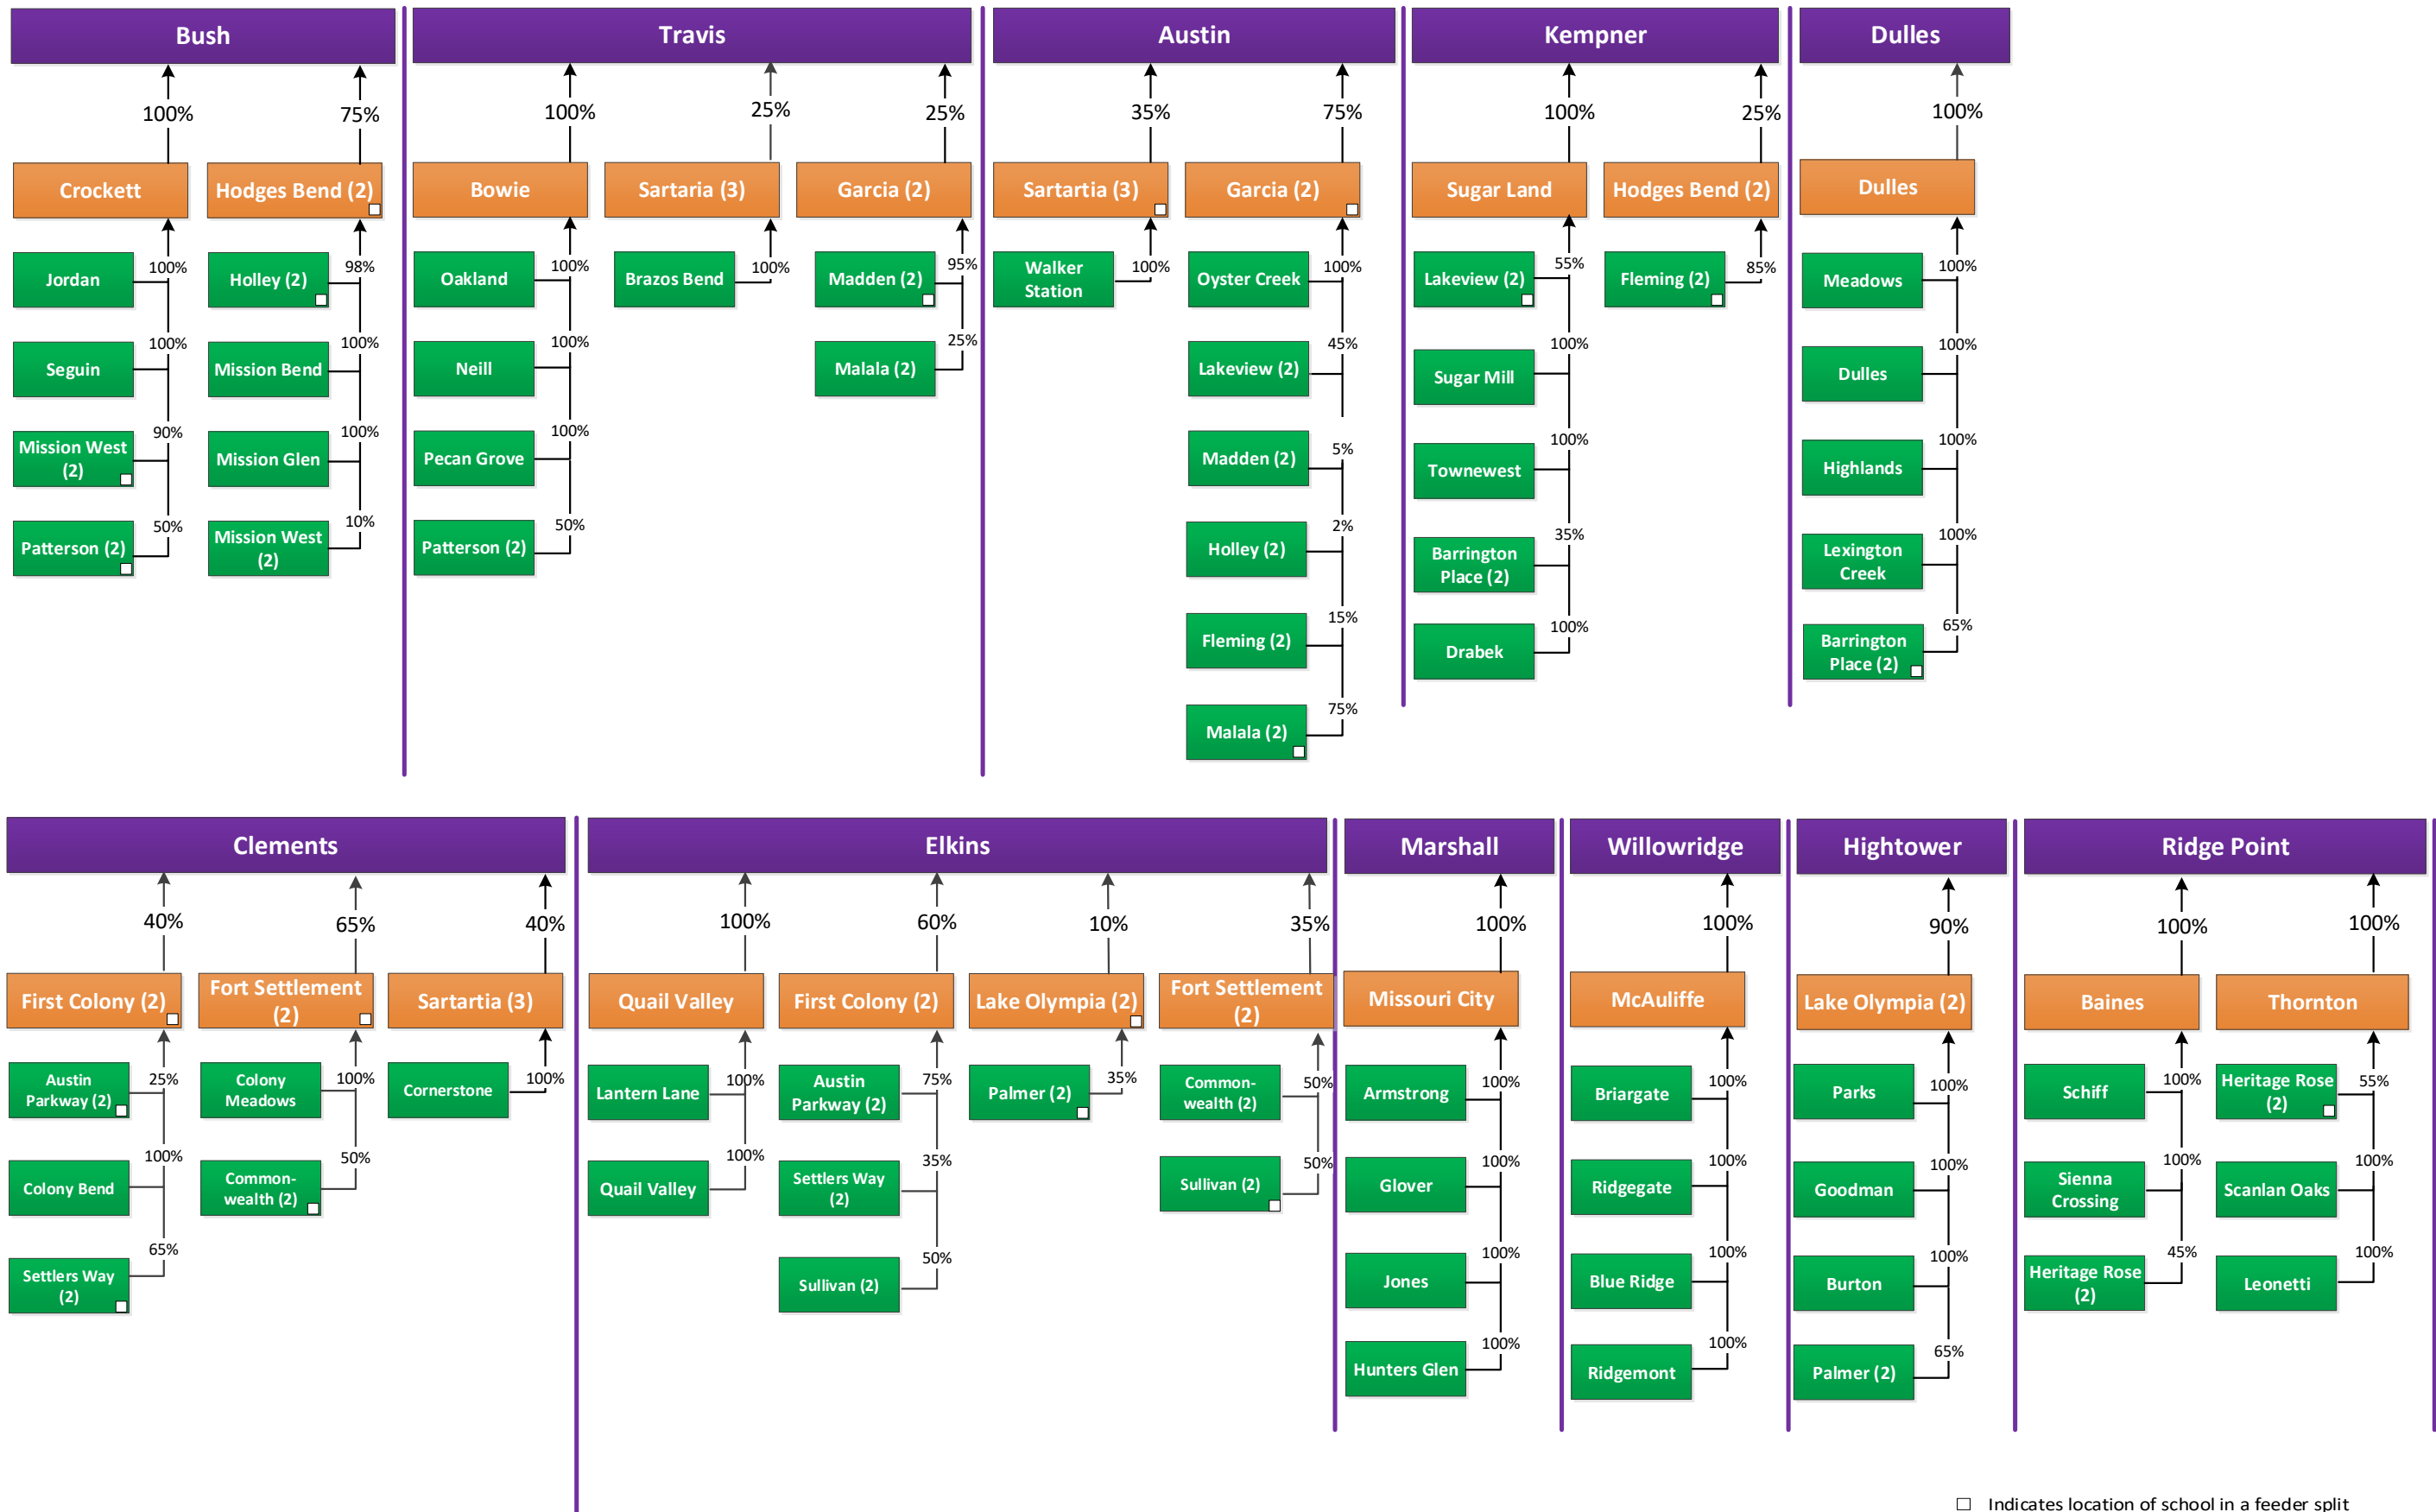

Fort Bend ISD Feeders 2021-22

□ Indicates location of school in a feeder split