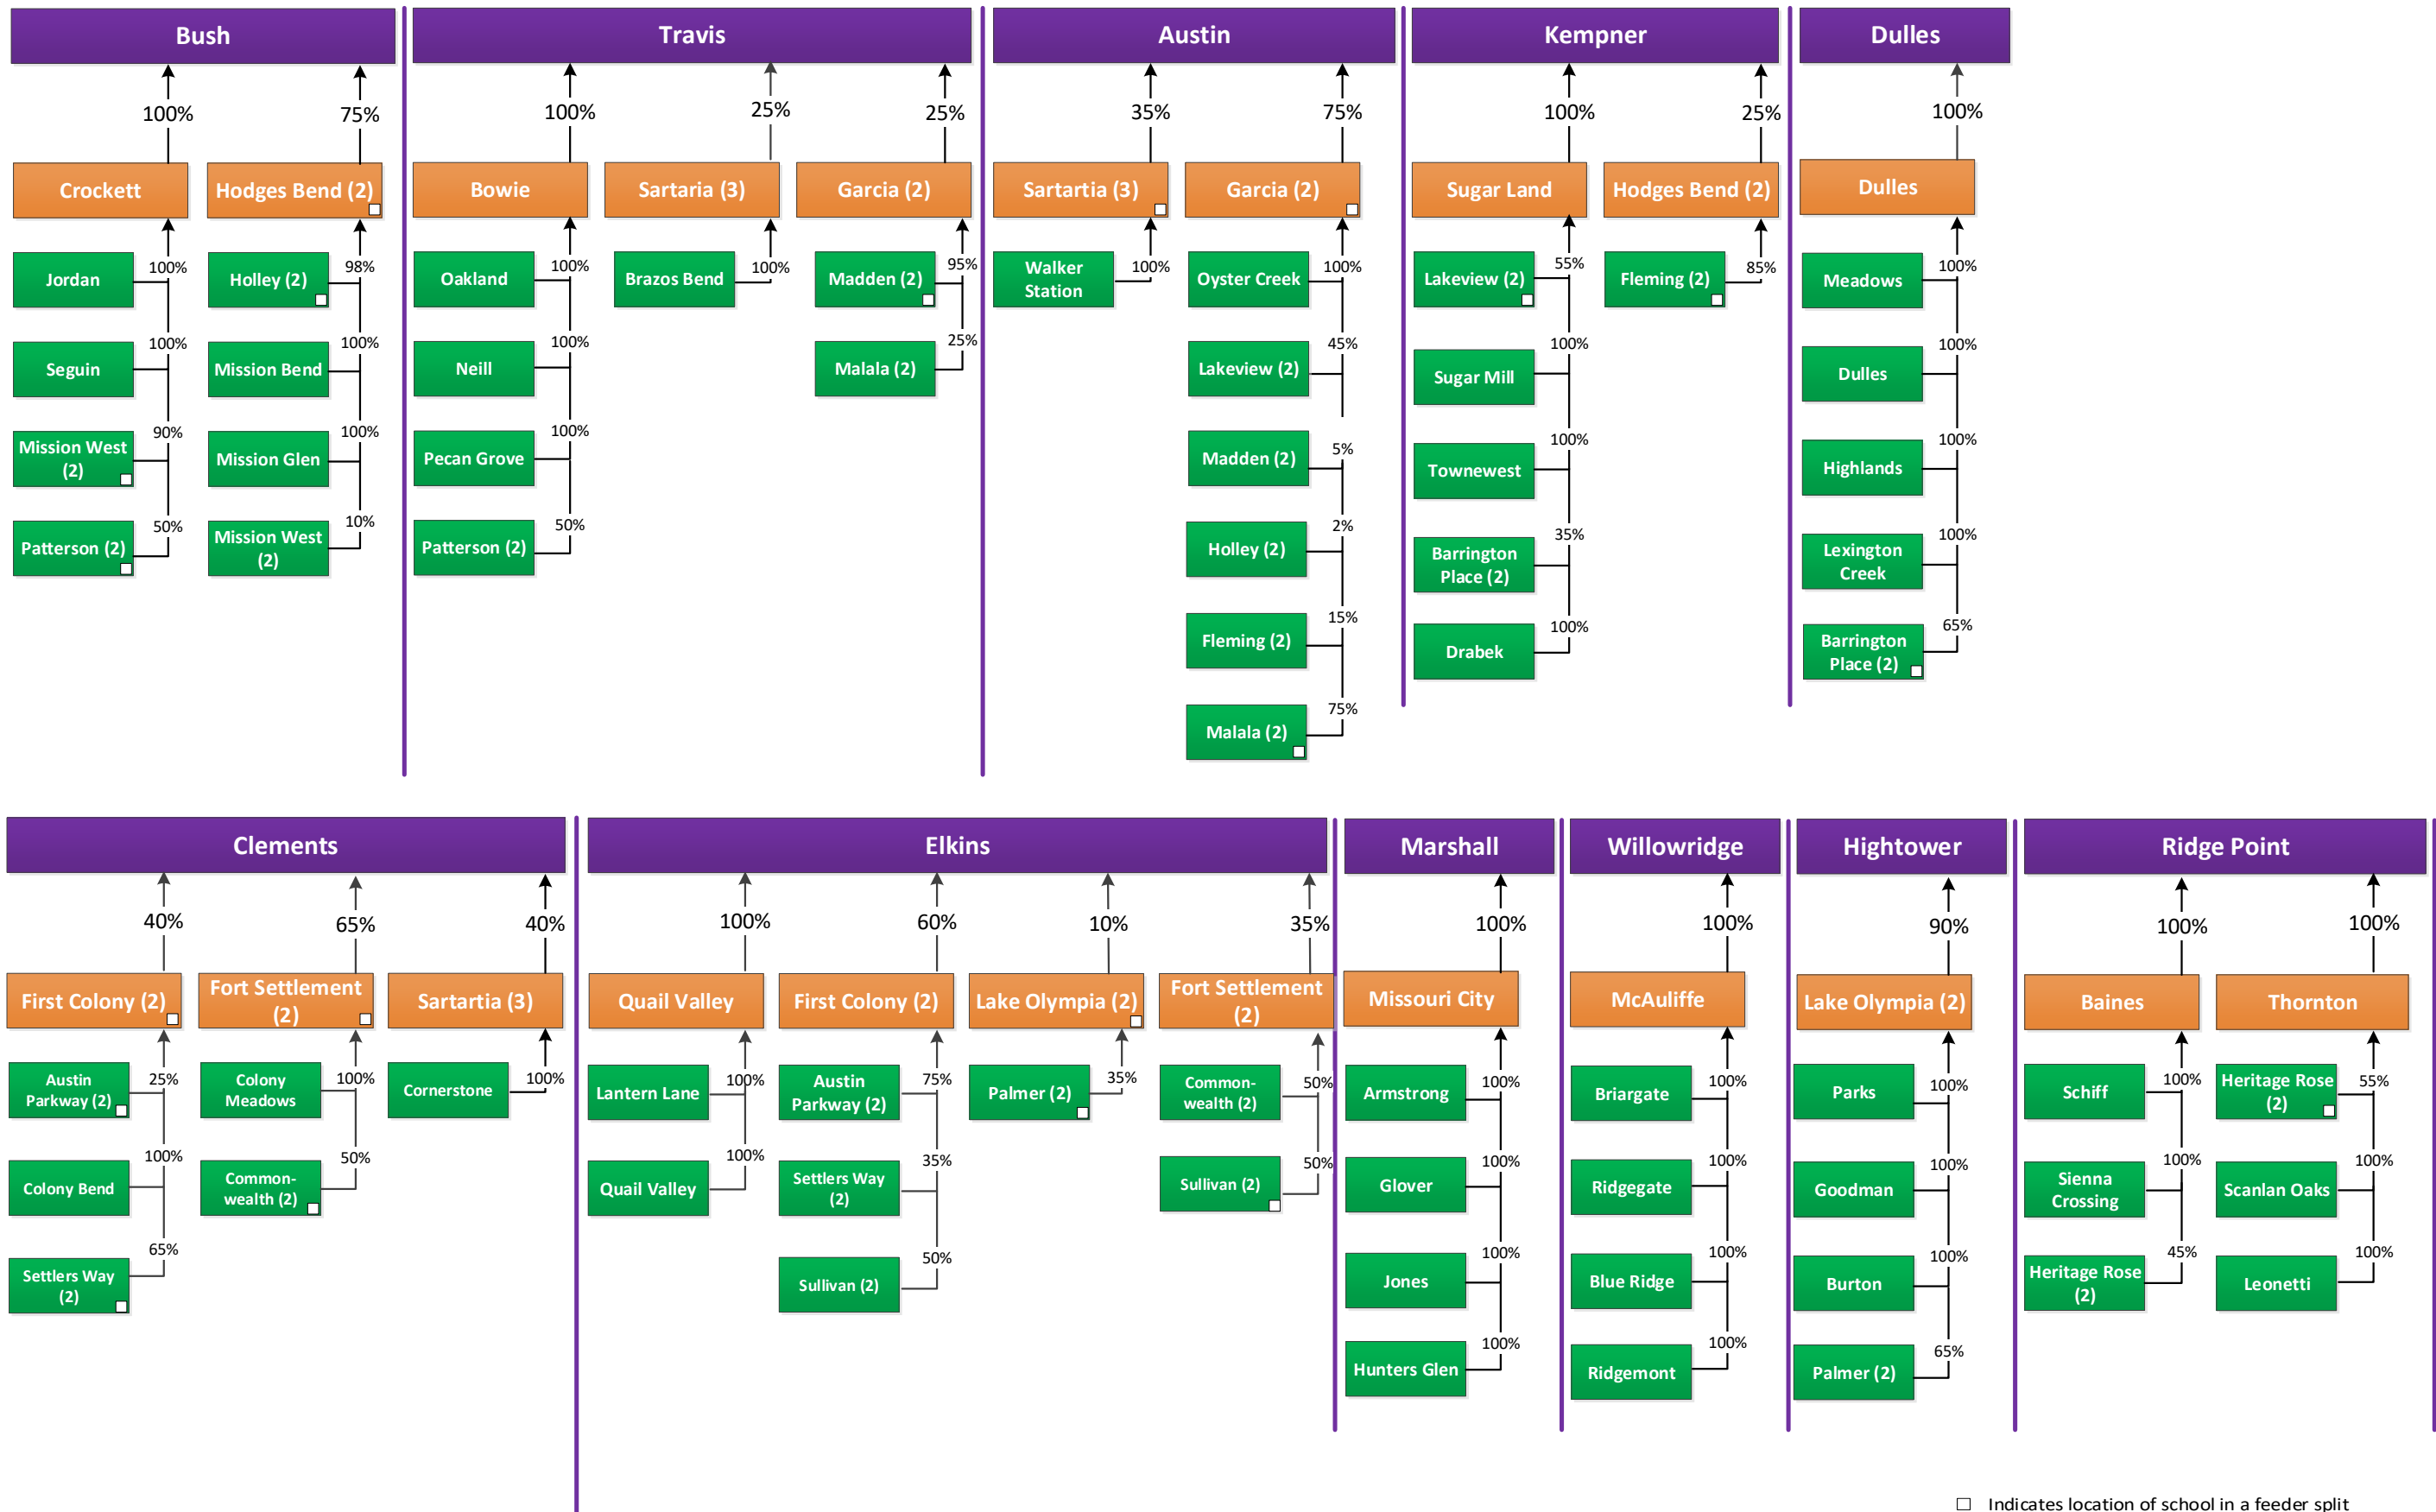

# Fort Bend ISD Feeders 2020-21

□ Indicates location of school in a feeder split