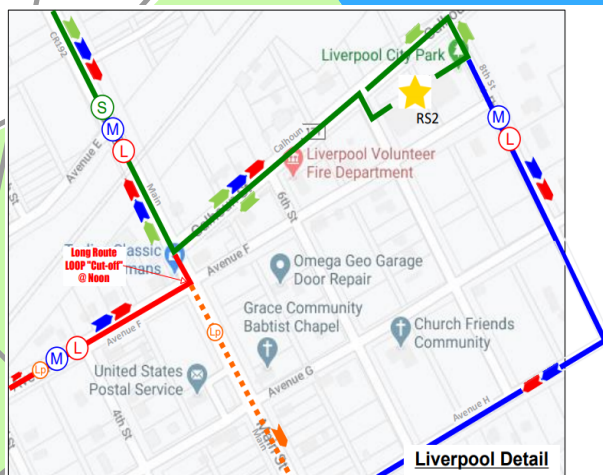

Education Expedition 2024

Short	32 miles
Medium	48 miles
Long	66 miles
Ultra	82 miles

- Known store Break point
- Rail line Known dog(s)
- Distance

Emergency Phone Number
(For medical emergencies, call 911)
SAG assistance: 409-739-2147

Ride Support ends at 2 pm

Long Riders may do a 2nd (M) loop for 83.2 miles
Loop cutoff is Noon.

Long/Med cutoff is 9:30

EJS/WGD
 Rev 3.1.2
 7-Mar-2024