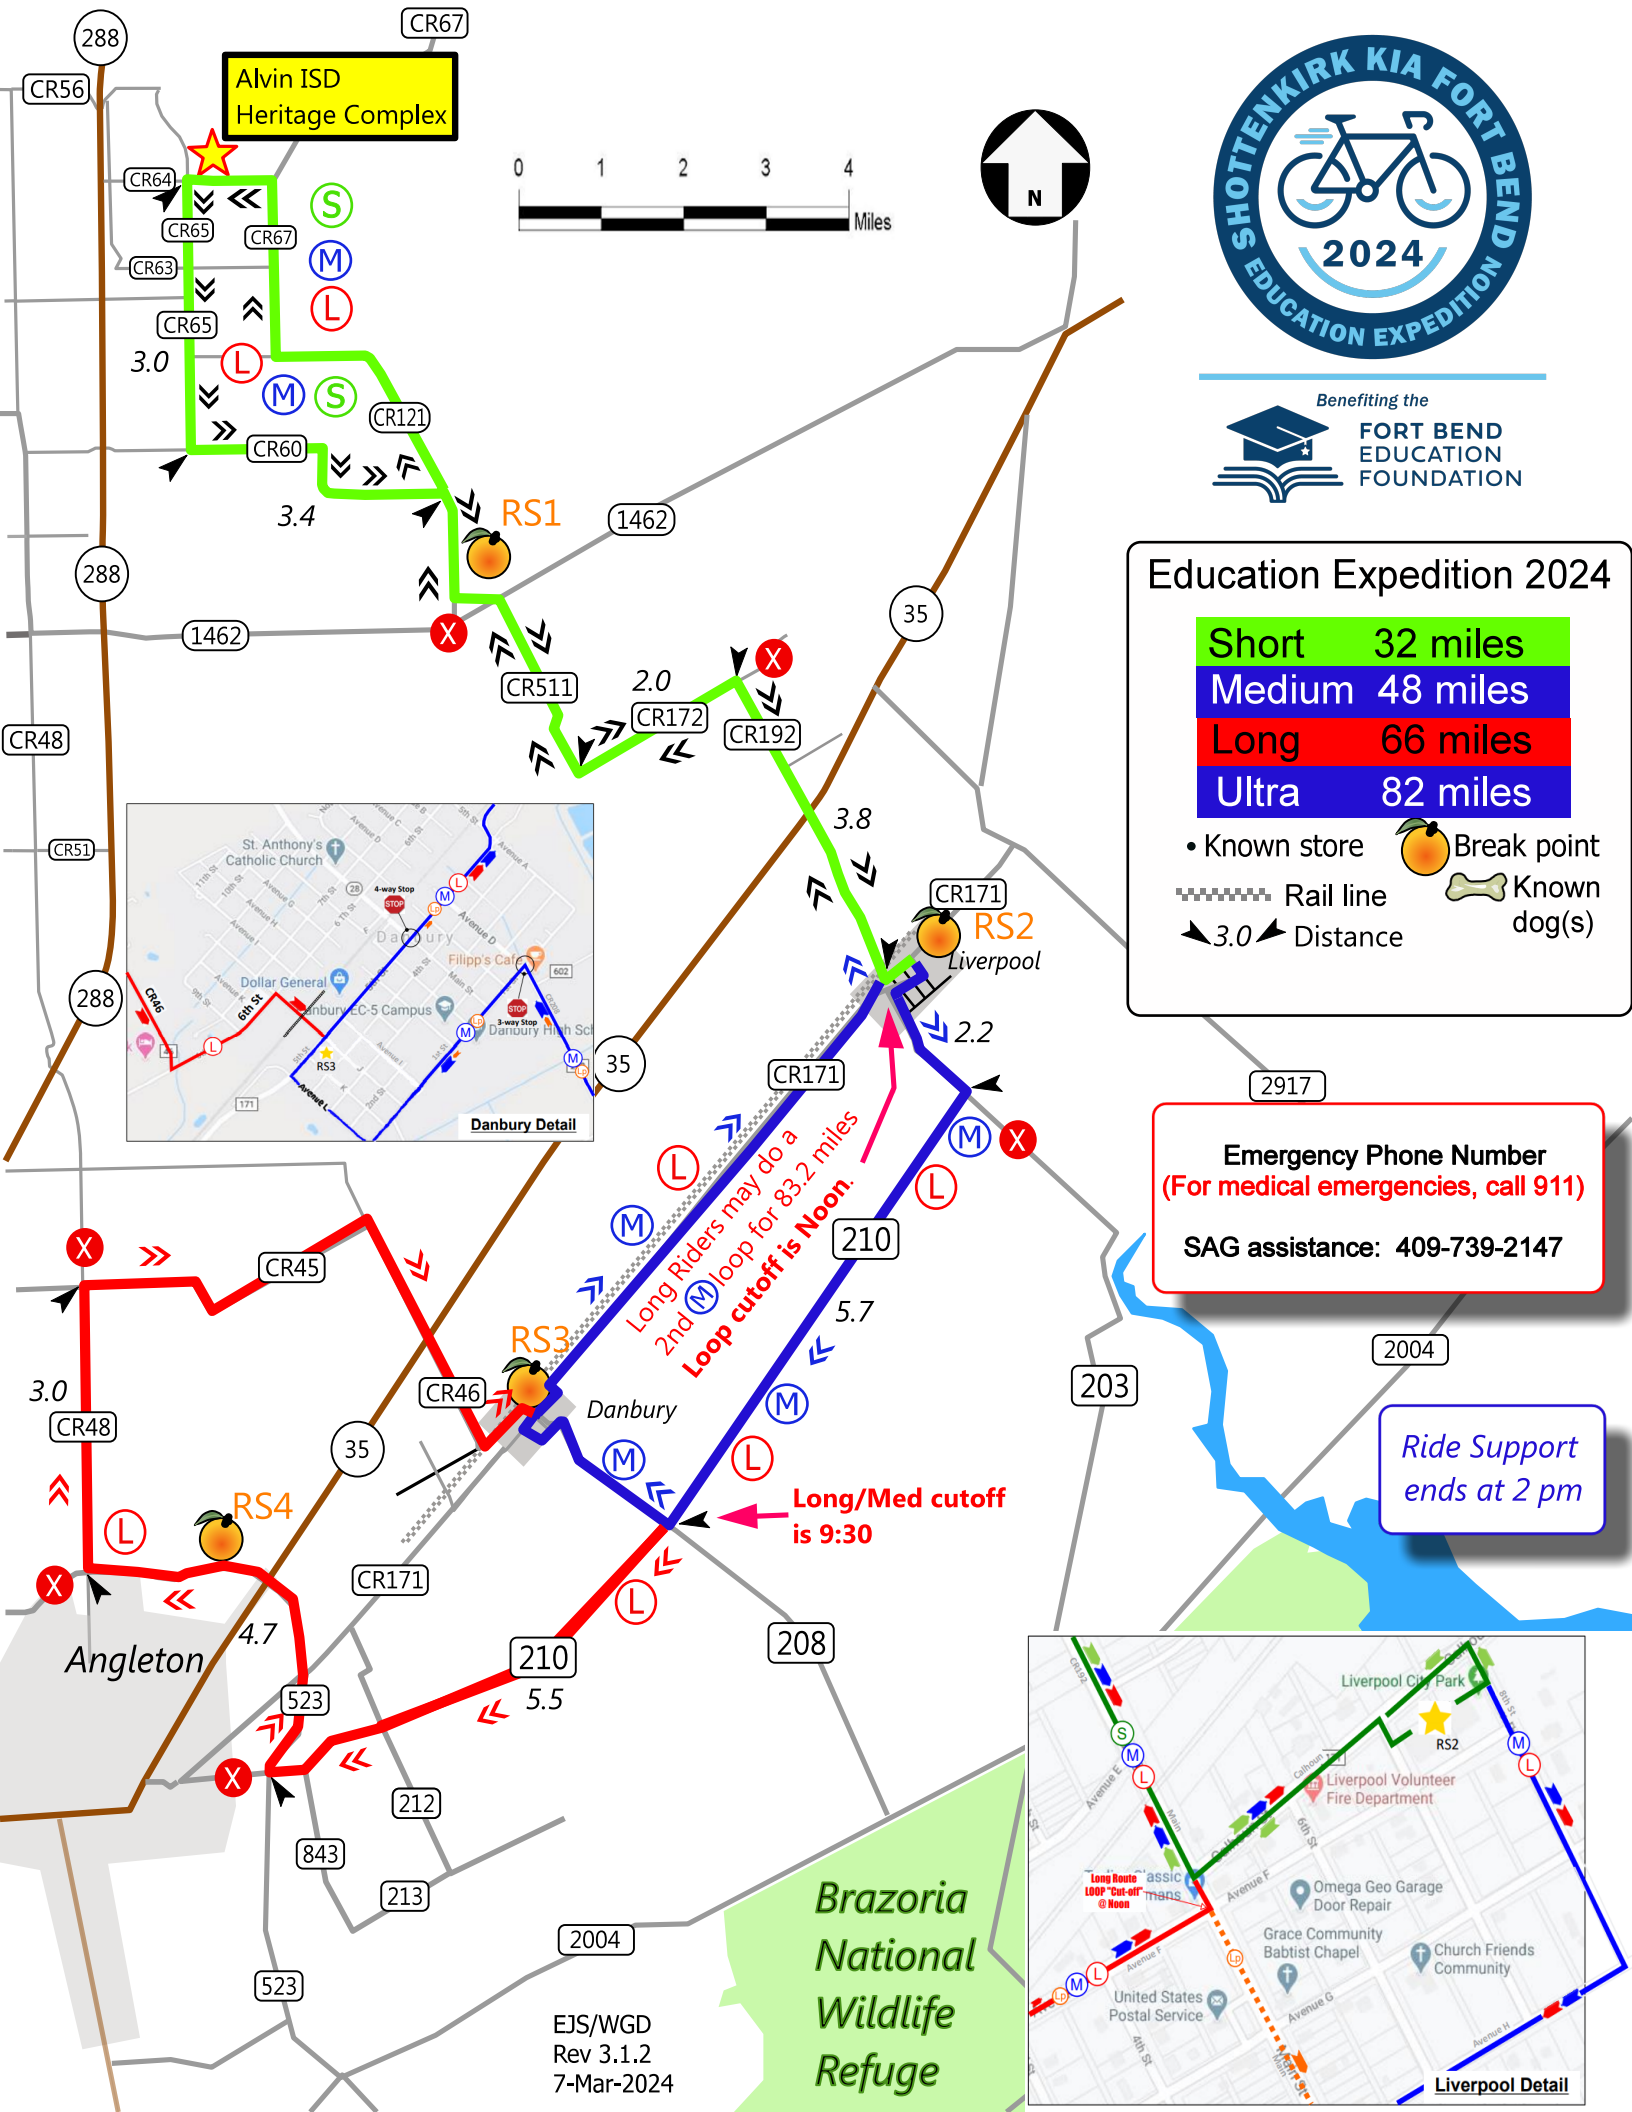

Education Expedition 2024

Short	32 miles
Medium	48 miles
Long	66 miles
Ultra	82 miles

- Known store Break point
- Rail line Known dog(s)
- Distance

Emergency Phone Number
(For medical emergencies, call 911)
SAG assistance: 409-739-2147

Ride Support ends at 2 pm

Long Riders may do a 2nd (M) loop for 83.2 miles
Loop cutoff is Noon.

Long/Med cutoff is 9:30

EJS/WGD
 Rev 3.1.2
 7-Mar-2024