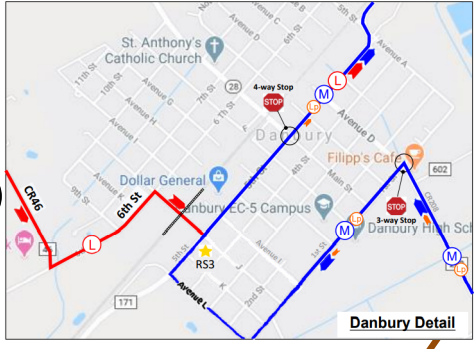

Education Expedition 2024

Short	32 miles
Medium	48 miles
Long	66 miles
Ultra	82 miles

- Known store Break point
- Rail line Known dog(s)
- Distance

Emergency Phone Number
(For medical emergencies, call 911)
SAG assistance: 409-739-2147

Ride Support ends at 2 pm

Long Riders may do a 2nd (M) loop for 83.2 miles
Loop cutoff is Noon.

Long/Med cutoff is 9:30

EJS/WGD
 Rev 3.1.2
 7-Mar-2024