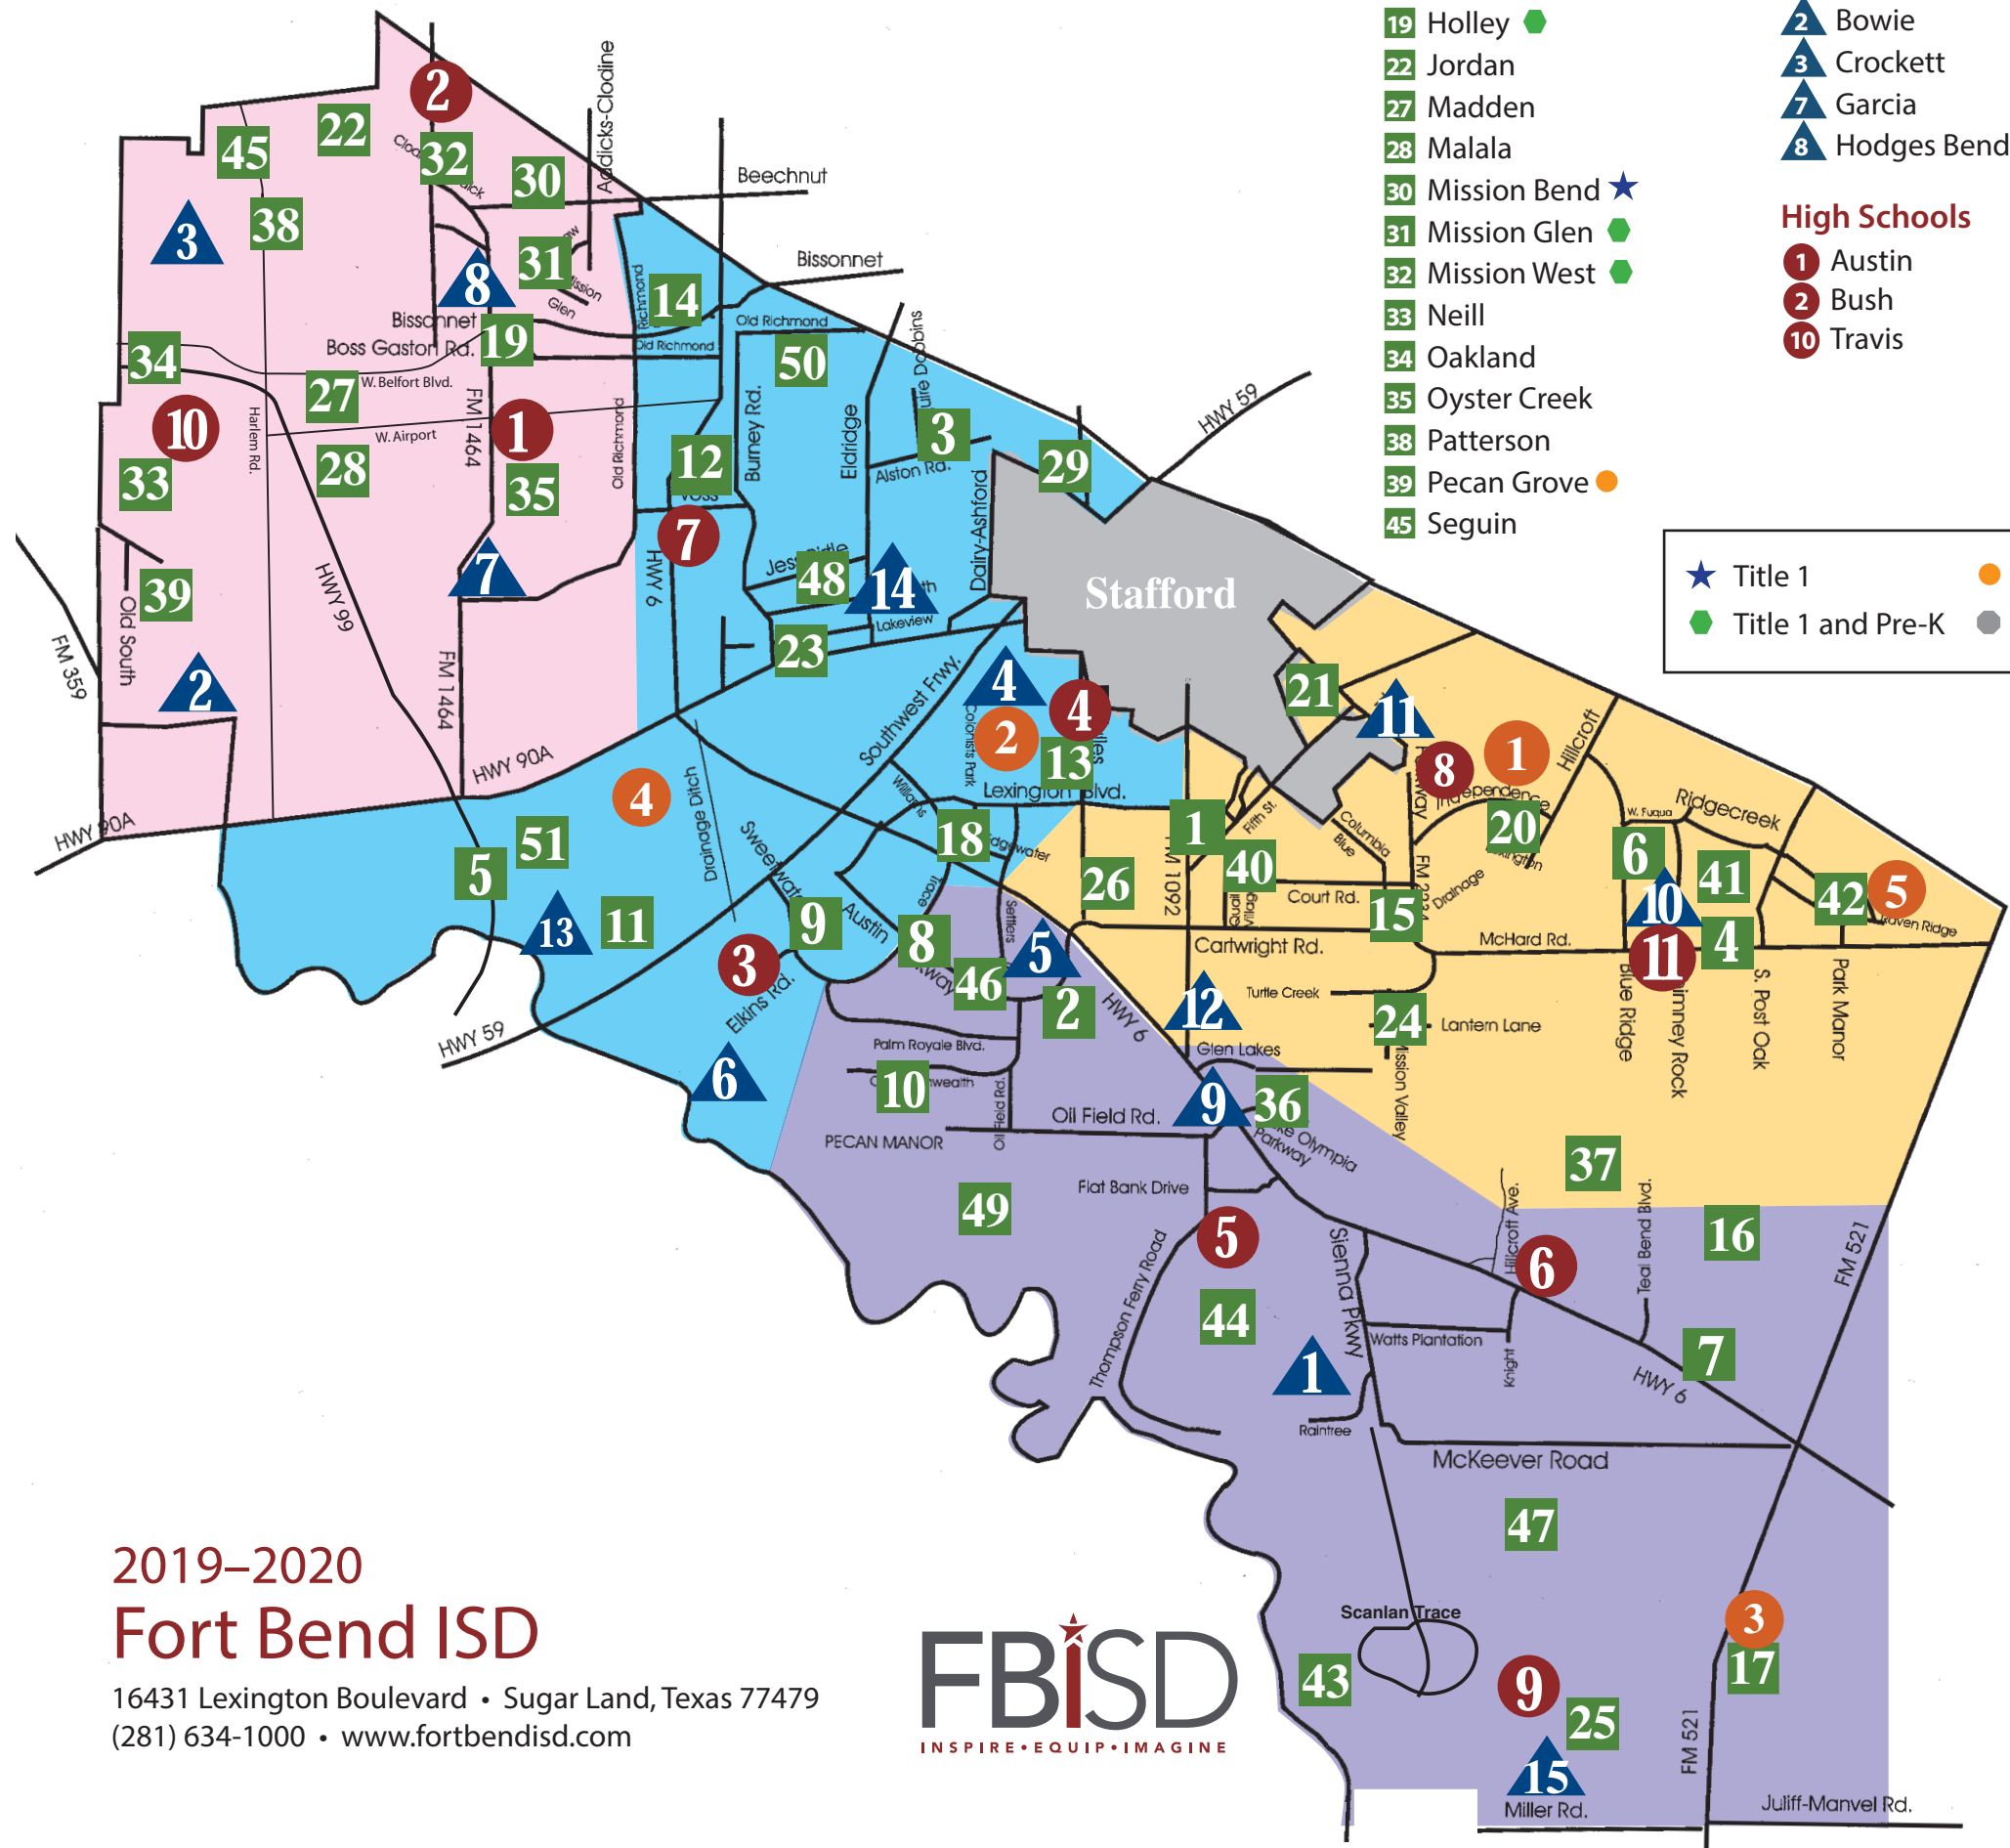

- Middle Schools**
- 10 McAuliffe
 - 11 Missouri City
 - 12 Quail Valley

- High Schools**
- 8 Marshall
 - 11 Willowridge

- Specialty Schools**
- 1 Progressive (In the FBISD Education Complex)
 - 5 Early Literacy Center at Ridgemont

- Middle Schools**
- 1 Baines
 - 5 First Colony
 - 9 Lake Olympia
 - 15 Thornton

- High Schools**
- 5 Elkins
 - 6 Hightower
 - 9 Ridge Point

- Specialty Schools**
- 3 Ferndell Henry Center for Learning

2019-2020
Fort Bend ISD