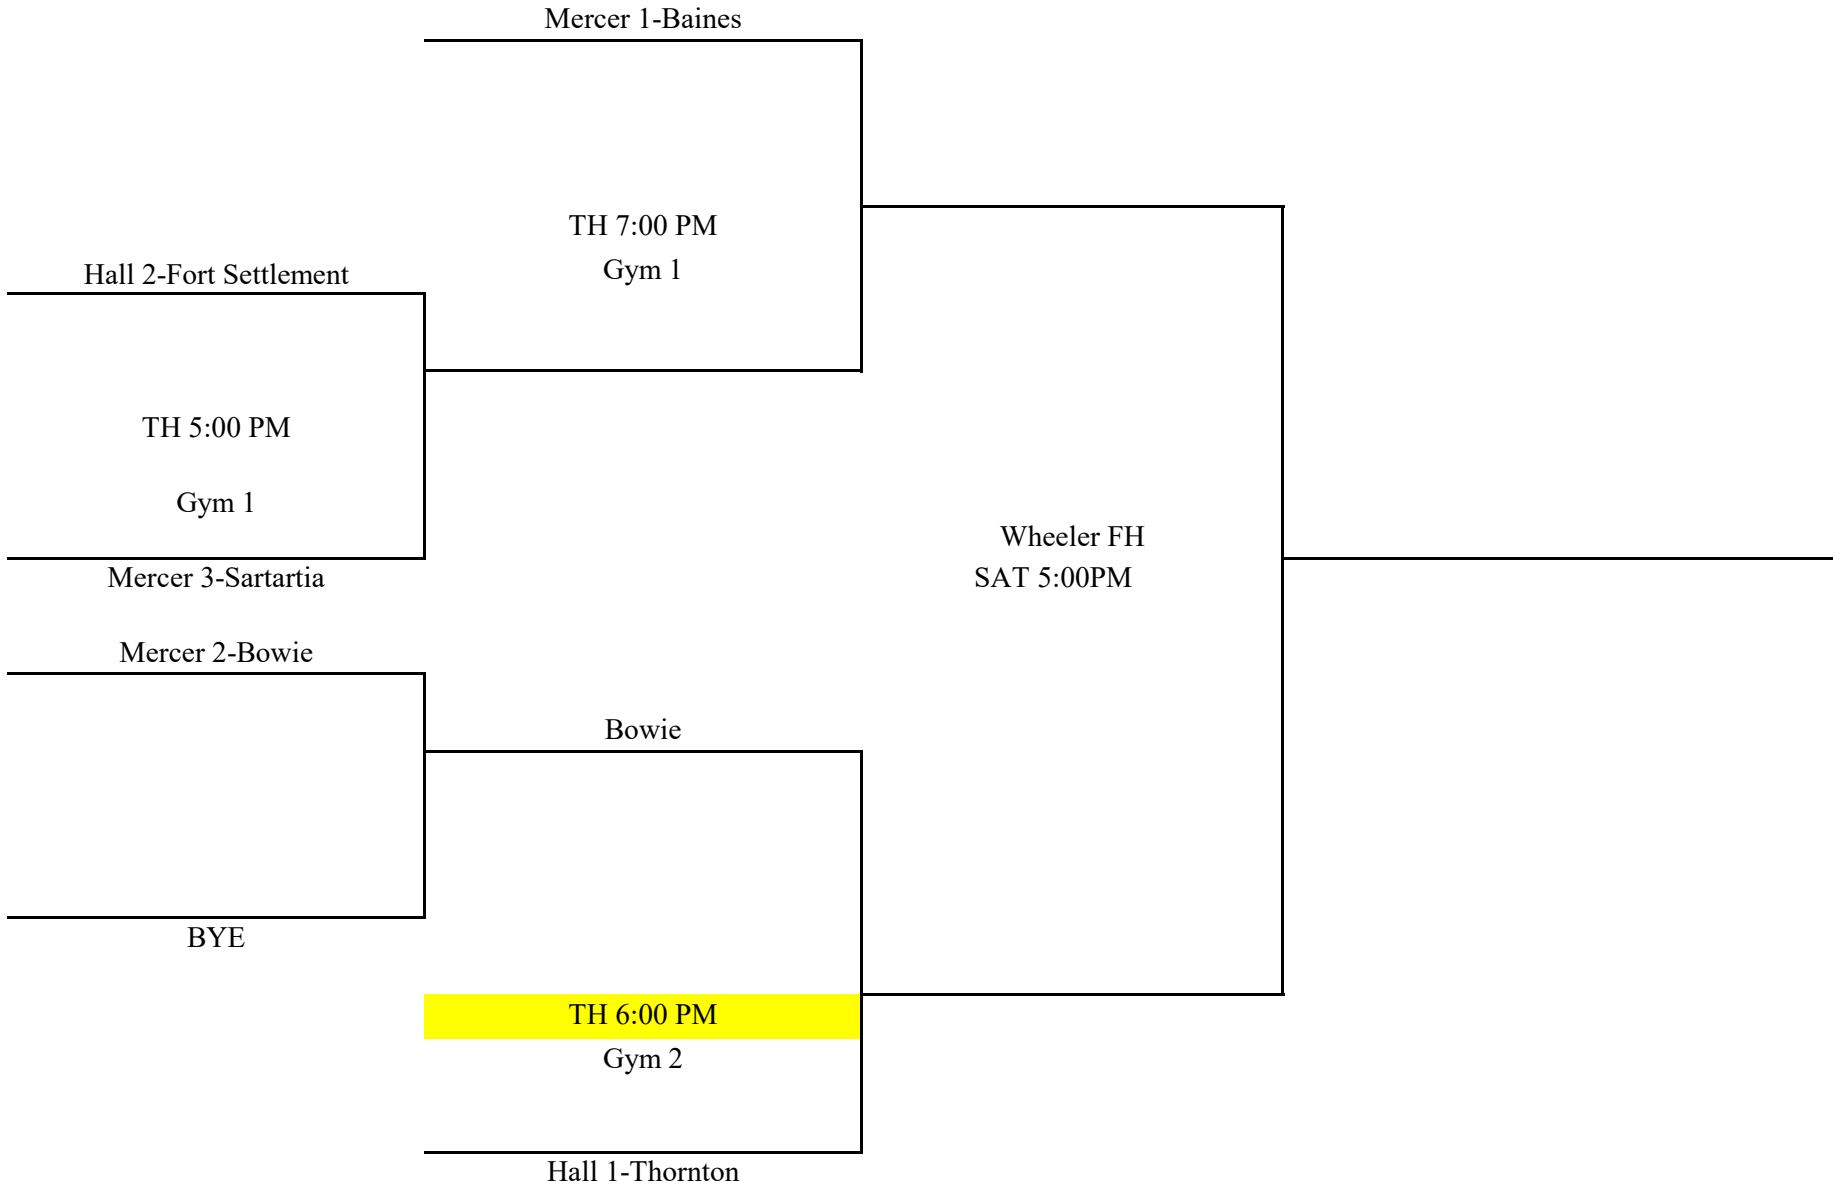

Mercer/Hall Divisions	Playoff Host Sites-Girls BB		TOP OF BRACKET IS HOME BOTTOM OF BRACKET IS VISITOR
Thursday-Quarterfinals 7B - Quail Valley MS	Thursday-Semifinals 7B - Quail Valley MS	Saturday-Finals Wheeler FH	

Mercer/Hall Divisions	Playoff Host Sites-Girls BB	
Thursday-Quarterfinals 7A - First Colony	Thursday-Semifinals 7A - First Colony	Saturday-Finals Wheeler FH

TOP OF BRACKET IS HOME  
BOTTOM OF BRACKET IS VISITOR

Mercer/Hall Divisions	Playoff Host Sites-Girls BB	
Thursday-Quarterfinals 8B - Fort Settlement MS	Thursday-Semifinals 8B - Fort Settlement MS	Saturday-Finals Wheeler FH

TOP OF BRACKET IS HOME  
BOTTOM OF BRACKET IS VISITOR