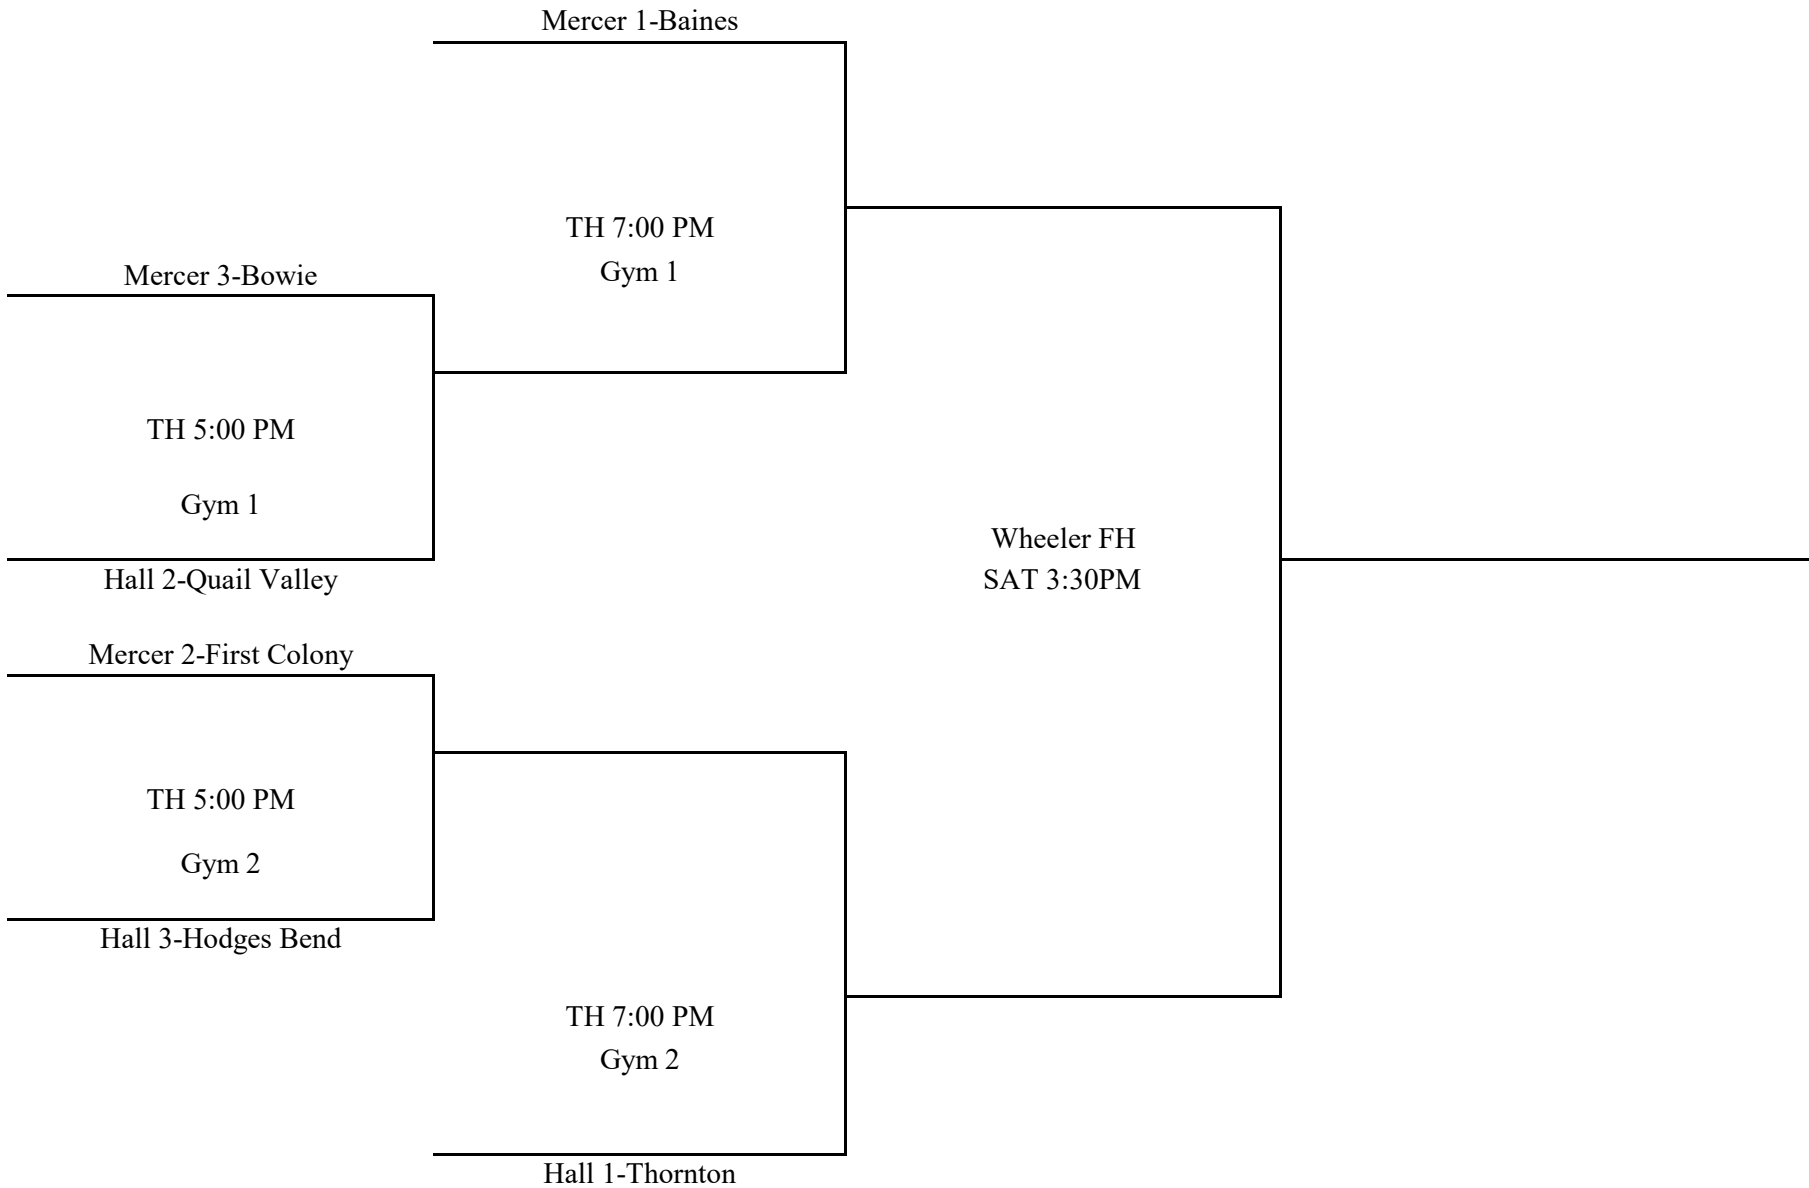

Mercer/Hall Divisions	Playoff Host Sites-Girls BB		TOP OF BRACKET IS HOME BOTTOM OF BRACKET IS VISITOR
Thursday-Quarterfinals 7B - Quail Valley MS	Thursday-Semifinals 7B - Quail Valley MS	Saturday-Finals Wheeler FH	

Mercer/Hall Divisions	Playoff Host Sites-Girls BB	
Thursday-Quarterfinals 7A - First Colony	Thursday-Semifinals 7A - First Colony	Saturday-Finals Wheeler FH

TOP OF BRACKET IS HOME  
BOTTOM OF BRACKET IS VISITOR

Mercer/Hall Divisions	Playoff Host Sites-Girls BB	
Thursday-Quarterfinals 8B - Fort Settlement MS	Thursday-Semifinals 8B - Fort Settlement MS	Saturday-Finals Wheeler FH

TOP OF BRACKET IS HOME  
BOTTOM OF BRACKET IS VISITOR

Mercer/Hall Divisions	Playoff Host Sites-Girls BB	
Thursday-Quarterfinals 8A - Travis HS	Thursday-Semifinals 8A - Travis HS	Saturday-Finals Wheeler FH

TOP OF BRACKET IS HOME  
BOTTOM OF BRACKET IS VISITOR