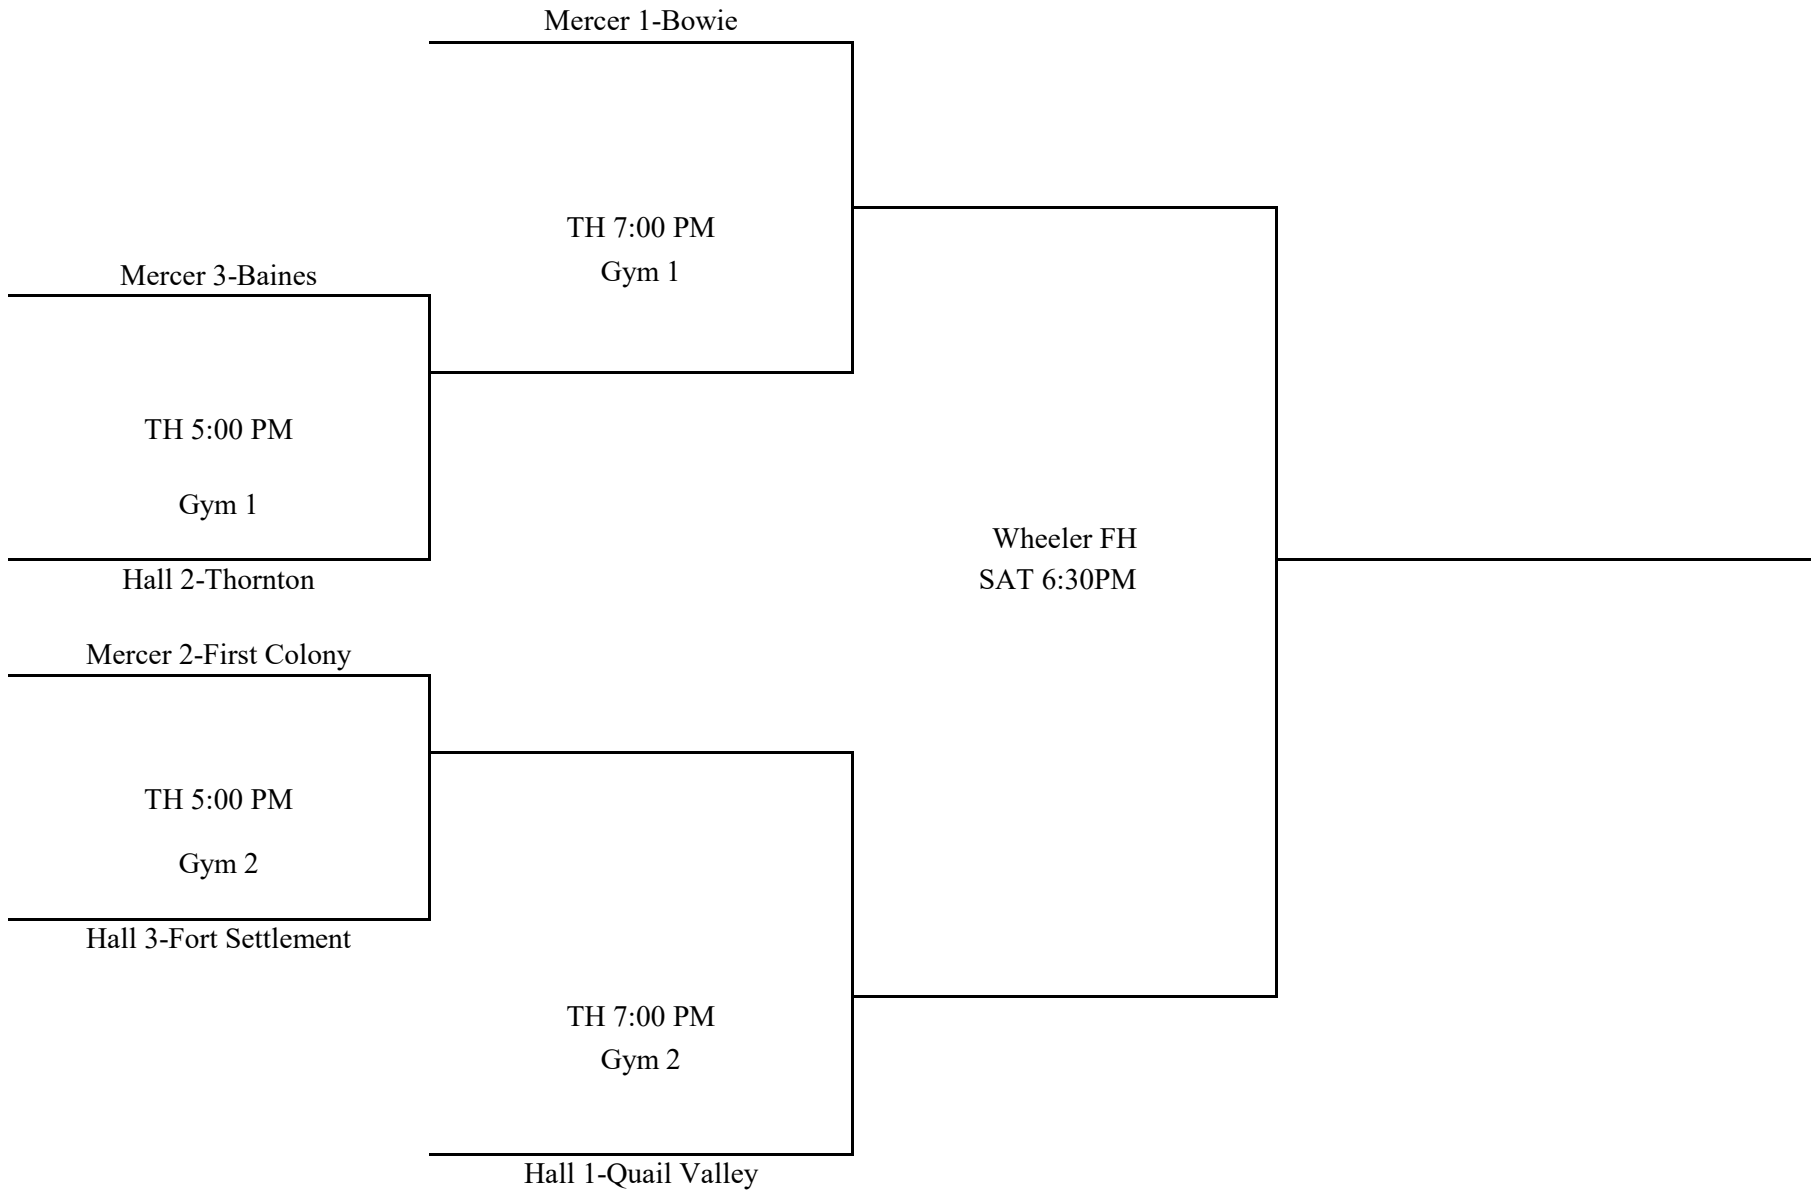

Mercer/Hall Divisions	Playoff Host Sites-Girls BB	
Thursday-Quarterfinals 8A - Travis HS	Thursday-Semifinals 8A - Travis HS	Saturday-Finals Wheeler FH

TOP OF BRACKET IS HOME
BOTTOM OF BRACKET IS VISITOR