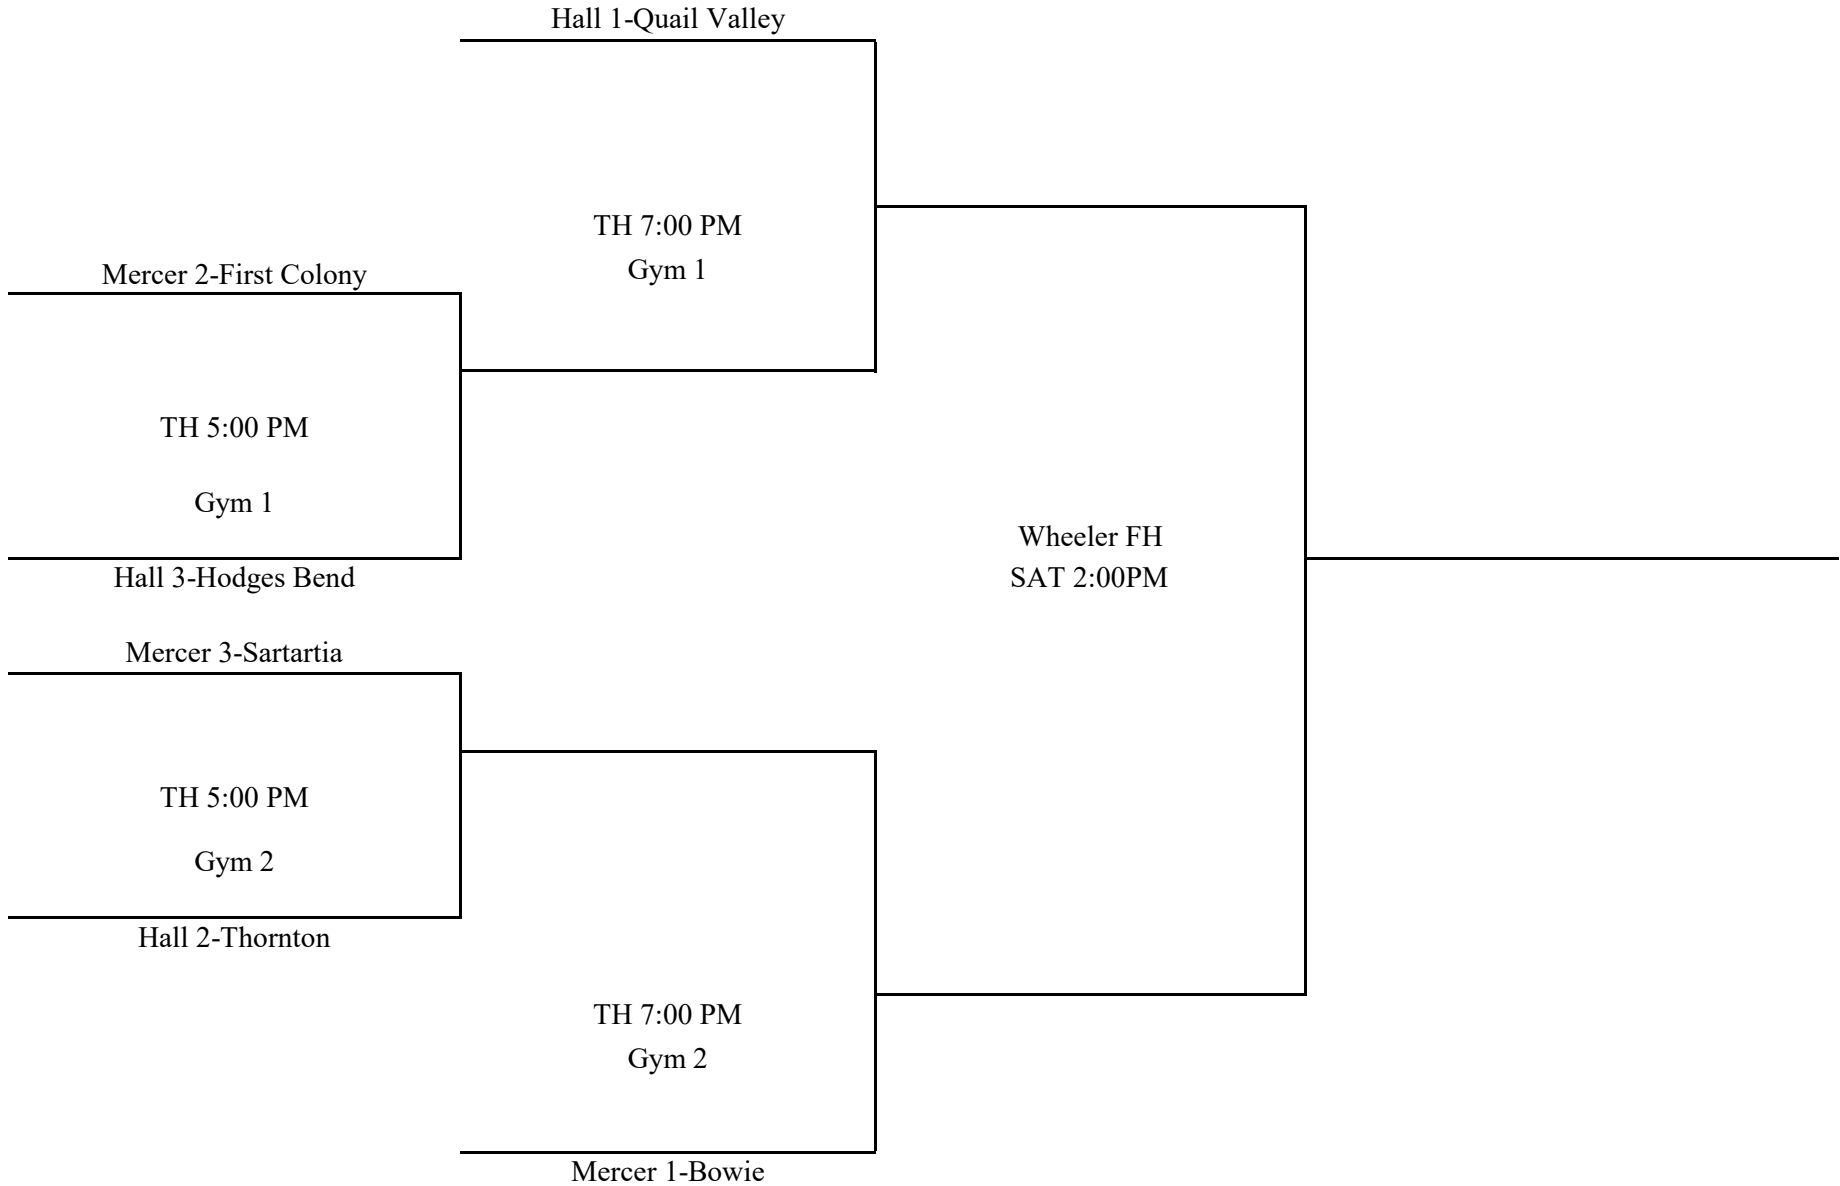

Mercer/Hall Divisions	Playoff Host Sites-Girls BB		TOP OF BRACKET IS HOME BOTTOM OF BRACKET IS VISITOR
Thursday-Quarterfinals 7B - Quail Valley MS	Thursday-Semifinals 7B - Quail Valley MS	Saturday-Finals Wheeler FH	

Mercer/Hall Divisions	Playoff Host Sites-Girls BB	
Thursday-Quarterfinals 7A - First Colony	Thursday-Semifinals 7A - First Colony	Saturday-Finals Wheeler FH

TOP OF BRACKET IS HOME  
BOTTOM OF BRACKET IS VISITOR

Mercer/Hall Divisions	Playoff Host Sites-Girls BB	
Thursday-Quarterfinals 8B - Fort Settlement MS	Thursday-Semifinals 8B - Fort Settlement MS	Saturday-Finals Wheeler FH

TOP OF BRACKET IS HOME  
BOTTOM OF BRACKET IS VISITOR

Mercer/Hall Divisions	Playoff Host Sites-Girls BB	
Thursday-Quarterfinals 8A - Travis HS	Thursday-Semifinals 8A - Travis HS	Saturday-Finals Wheeler FH

TOP OF BRACKET IS HOME  
BOTTOM OF BRACKET IS VISITOR