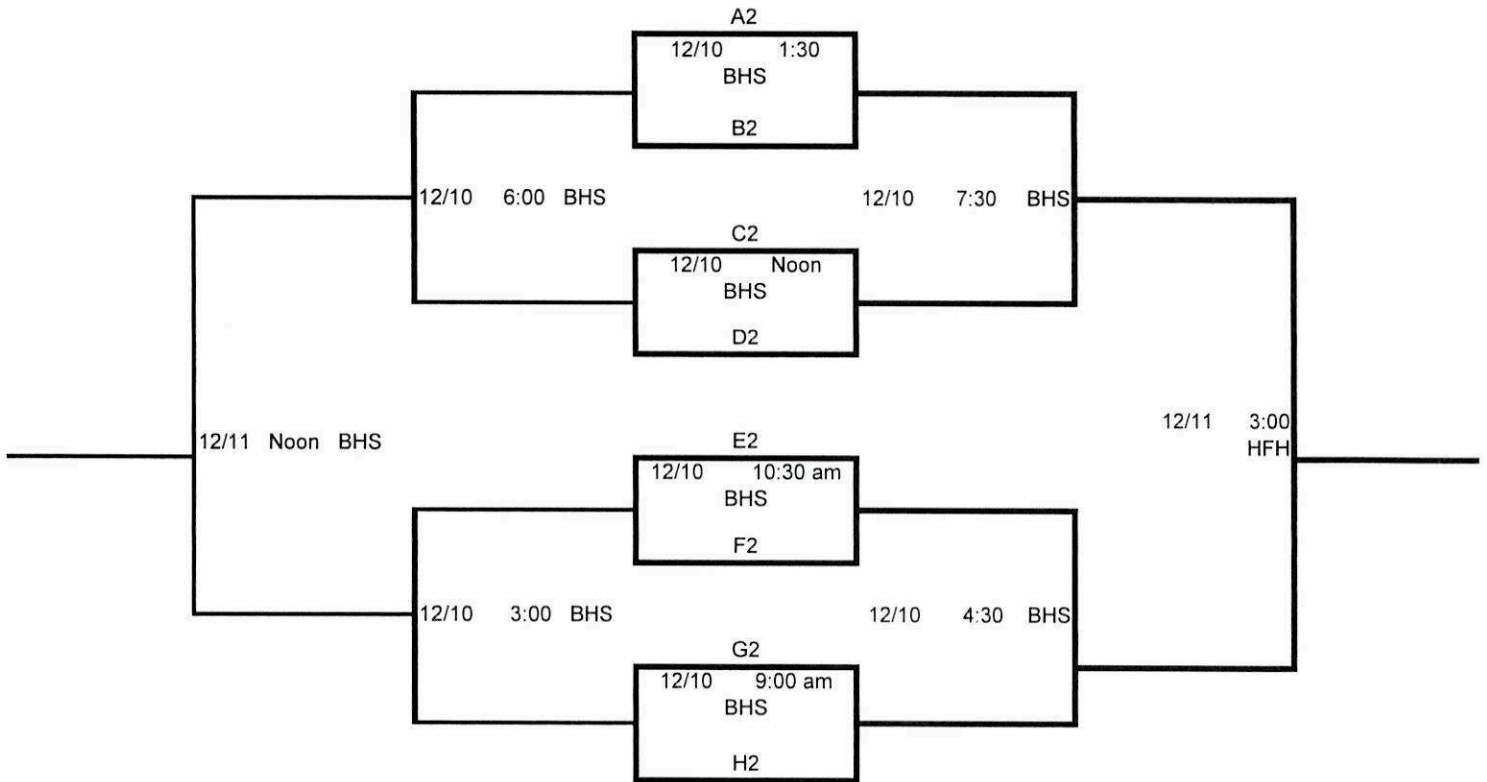

Silver Division

Hopson Field House (HFH) 3335 Hurricane Lane Missouri City, TX 77459

Bush High School (BHS) 6707 1464 RD, Richmond ,TX 77407

Dulles High School (DHS) - 550 Dulles Ave. Sugar Land, TX 77478