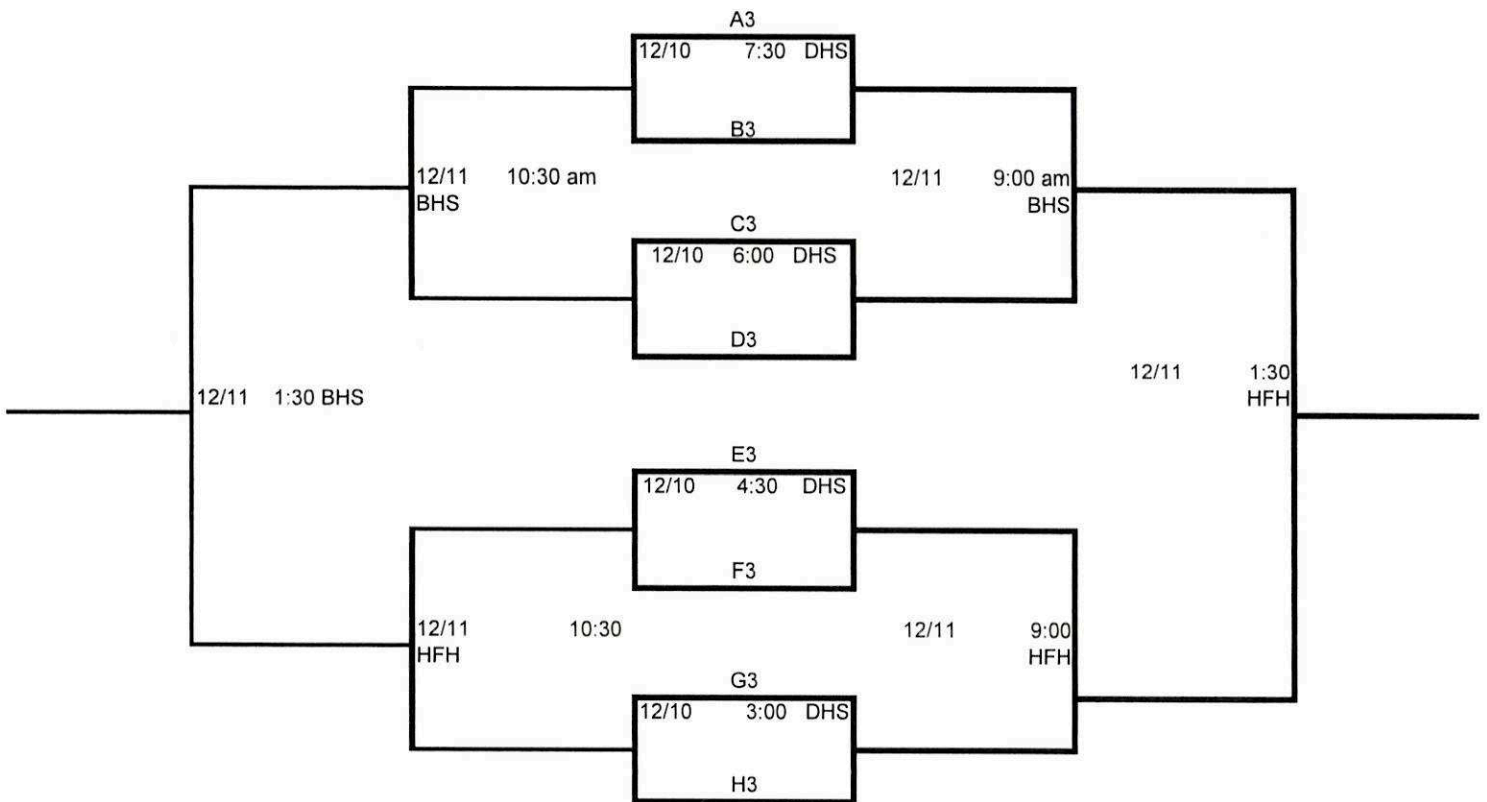

Bronze Division

Hopson Field House (HFH) 3335 Hurricane Lane Missouri City, TX 77459

Bush High School (BHS) 6707 1464 RD, Richmond ,TX 77407

Dulles High School (DHS) - 550 Dulles Ave. Sugar Land, TX 77478