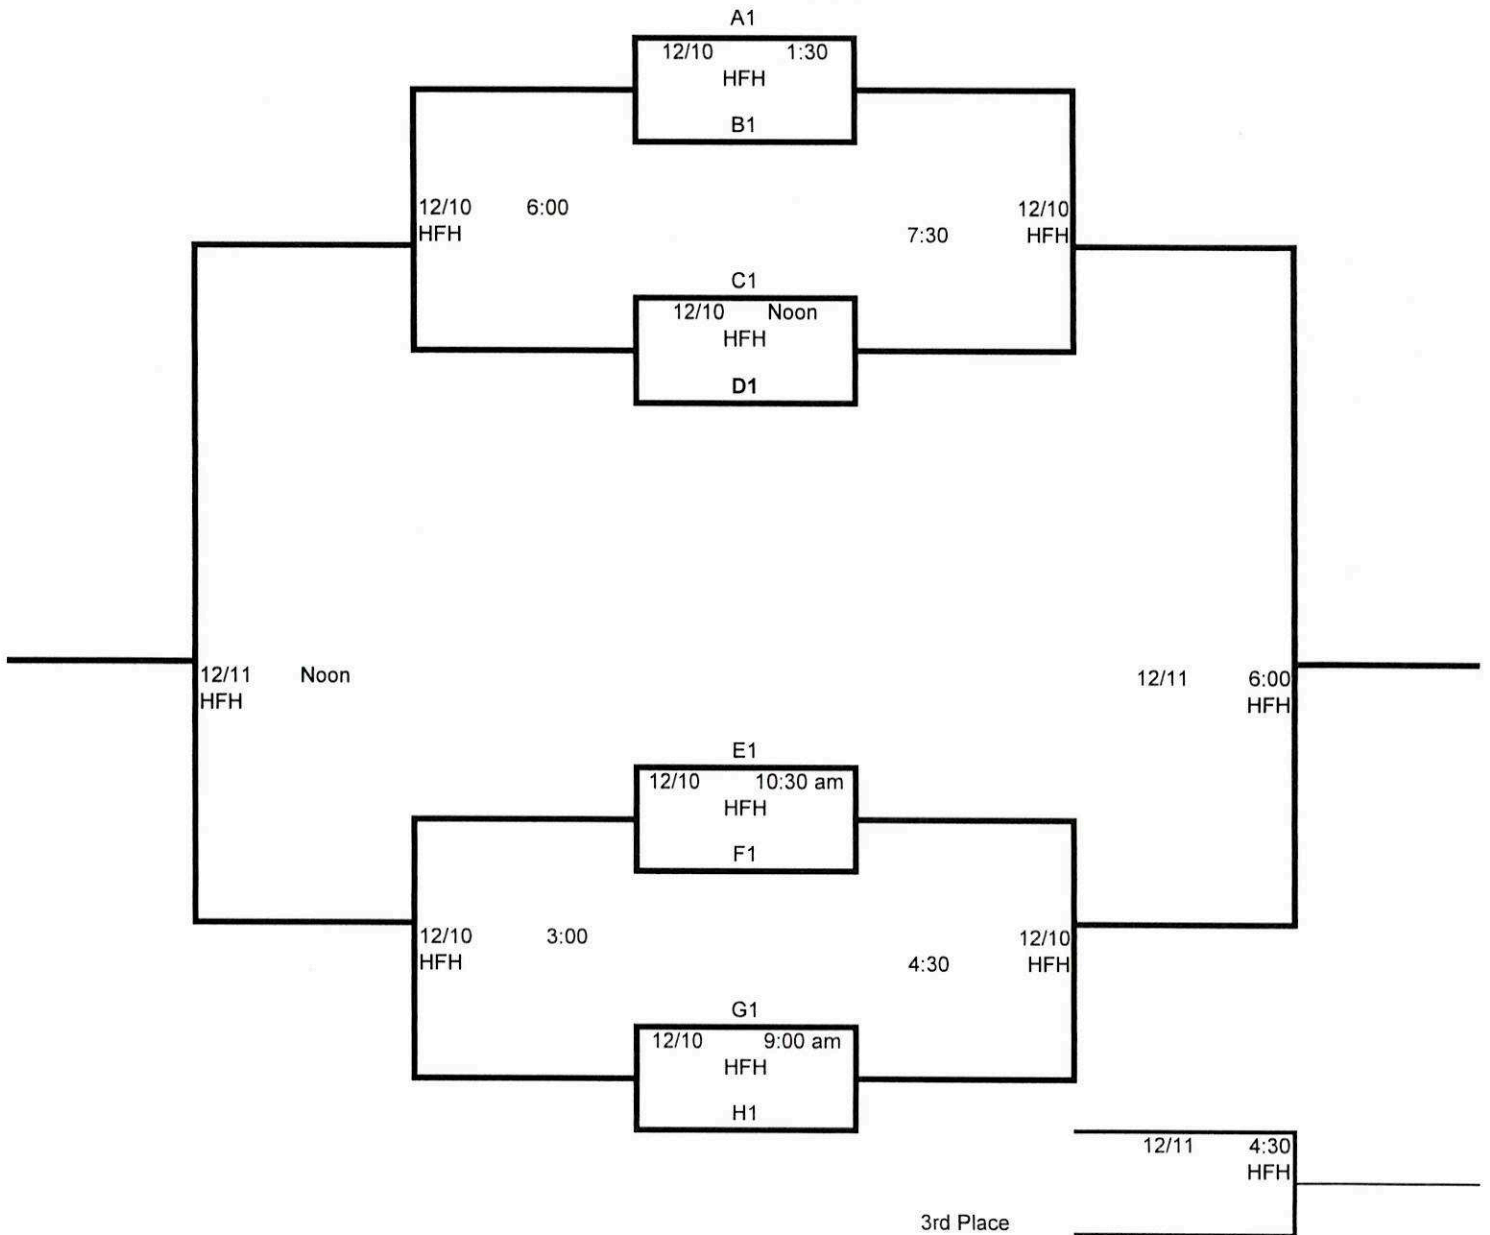

Gold Division