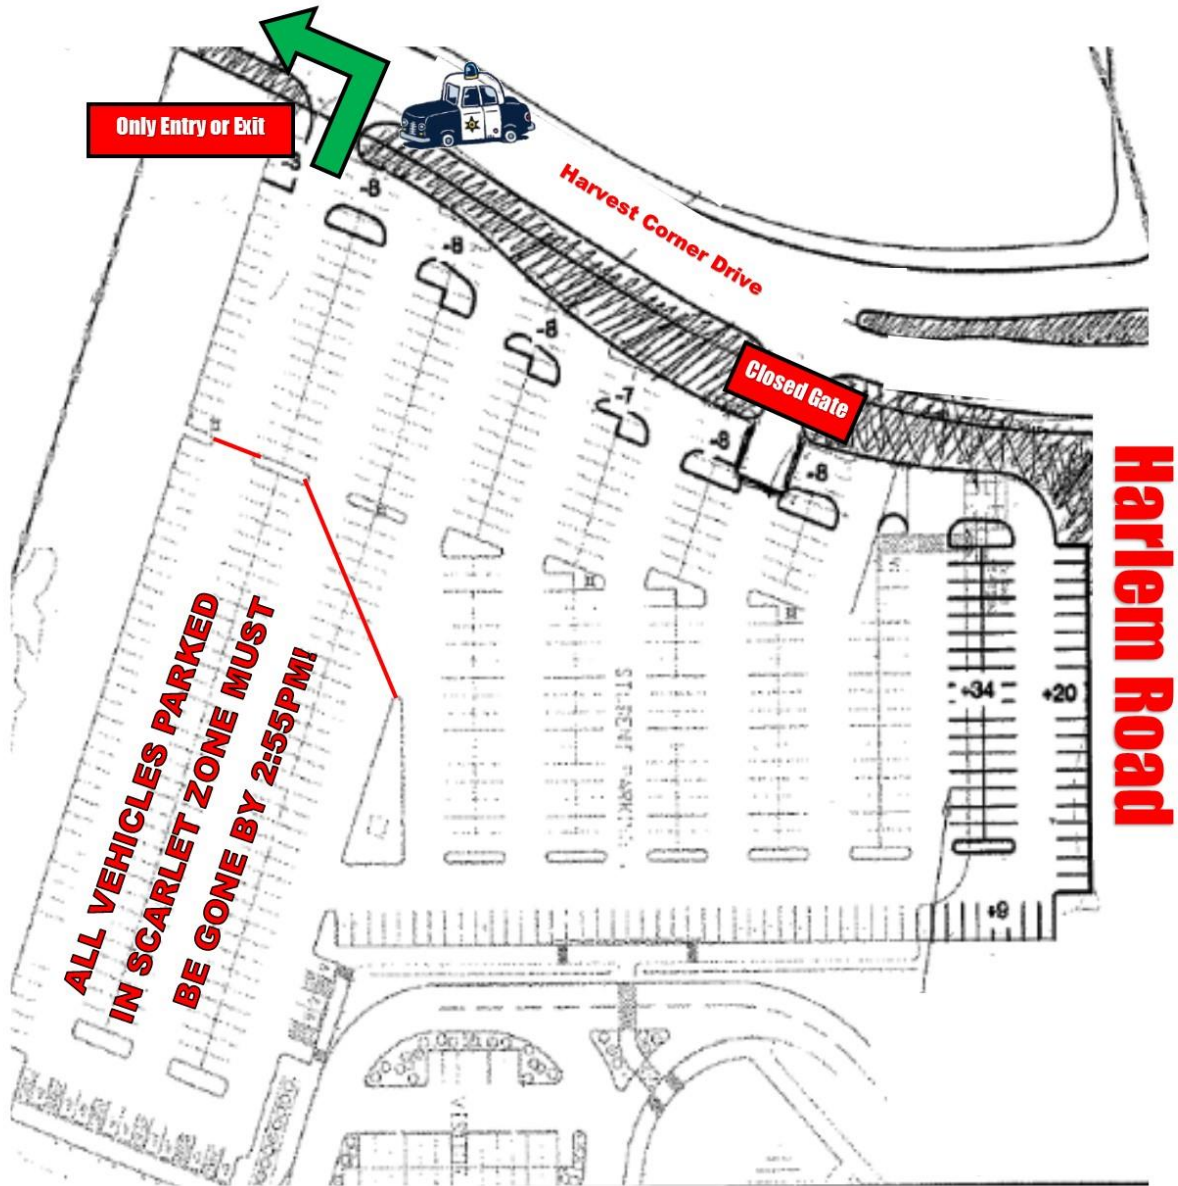

Dismissal

WARNING: ALL TRAFFIC LEAVING CAMPUS AT 2:45PM MUST TURN LEFT ON HARVEST CORNER DRIVE!!!

Front of School