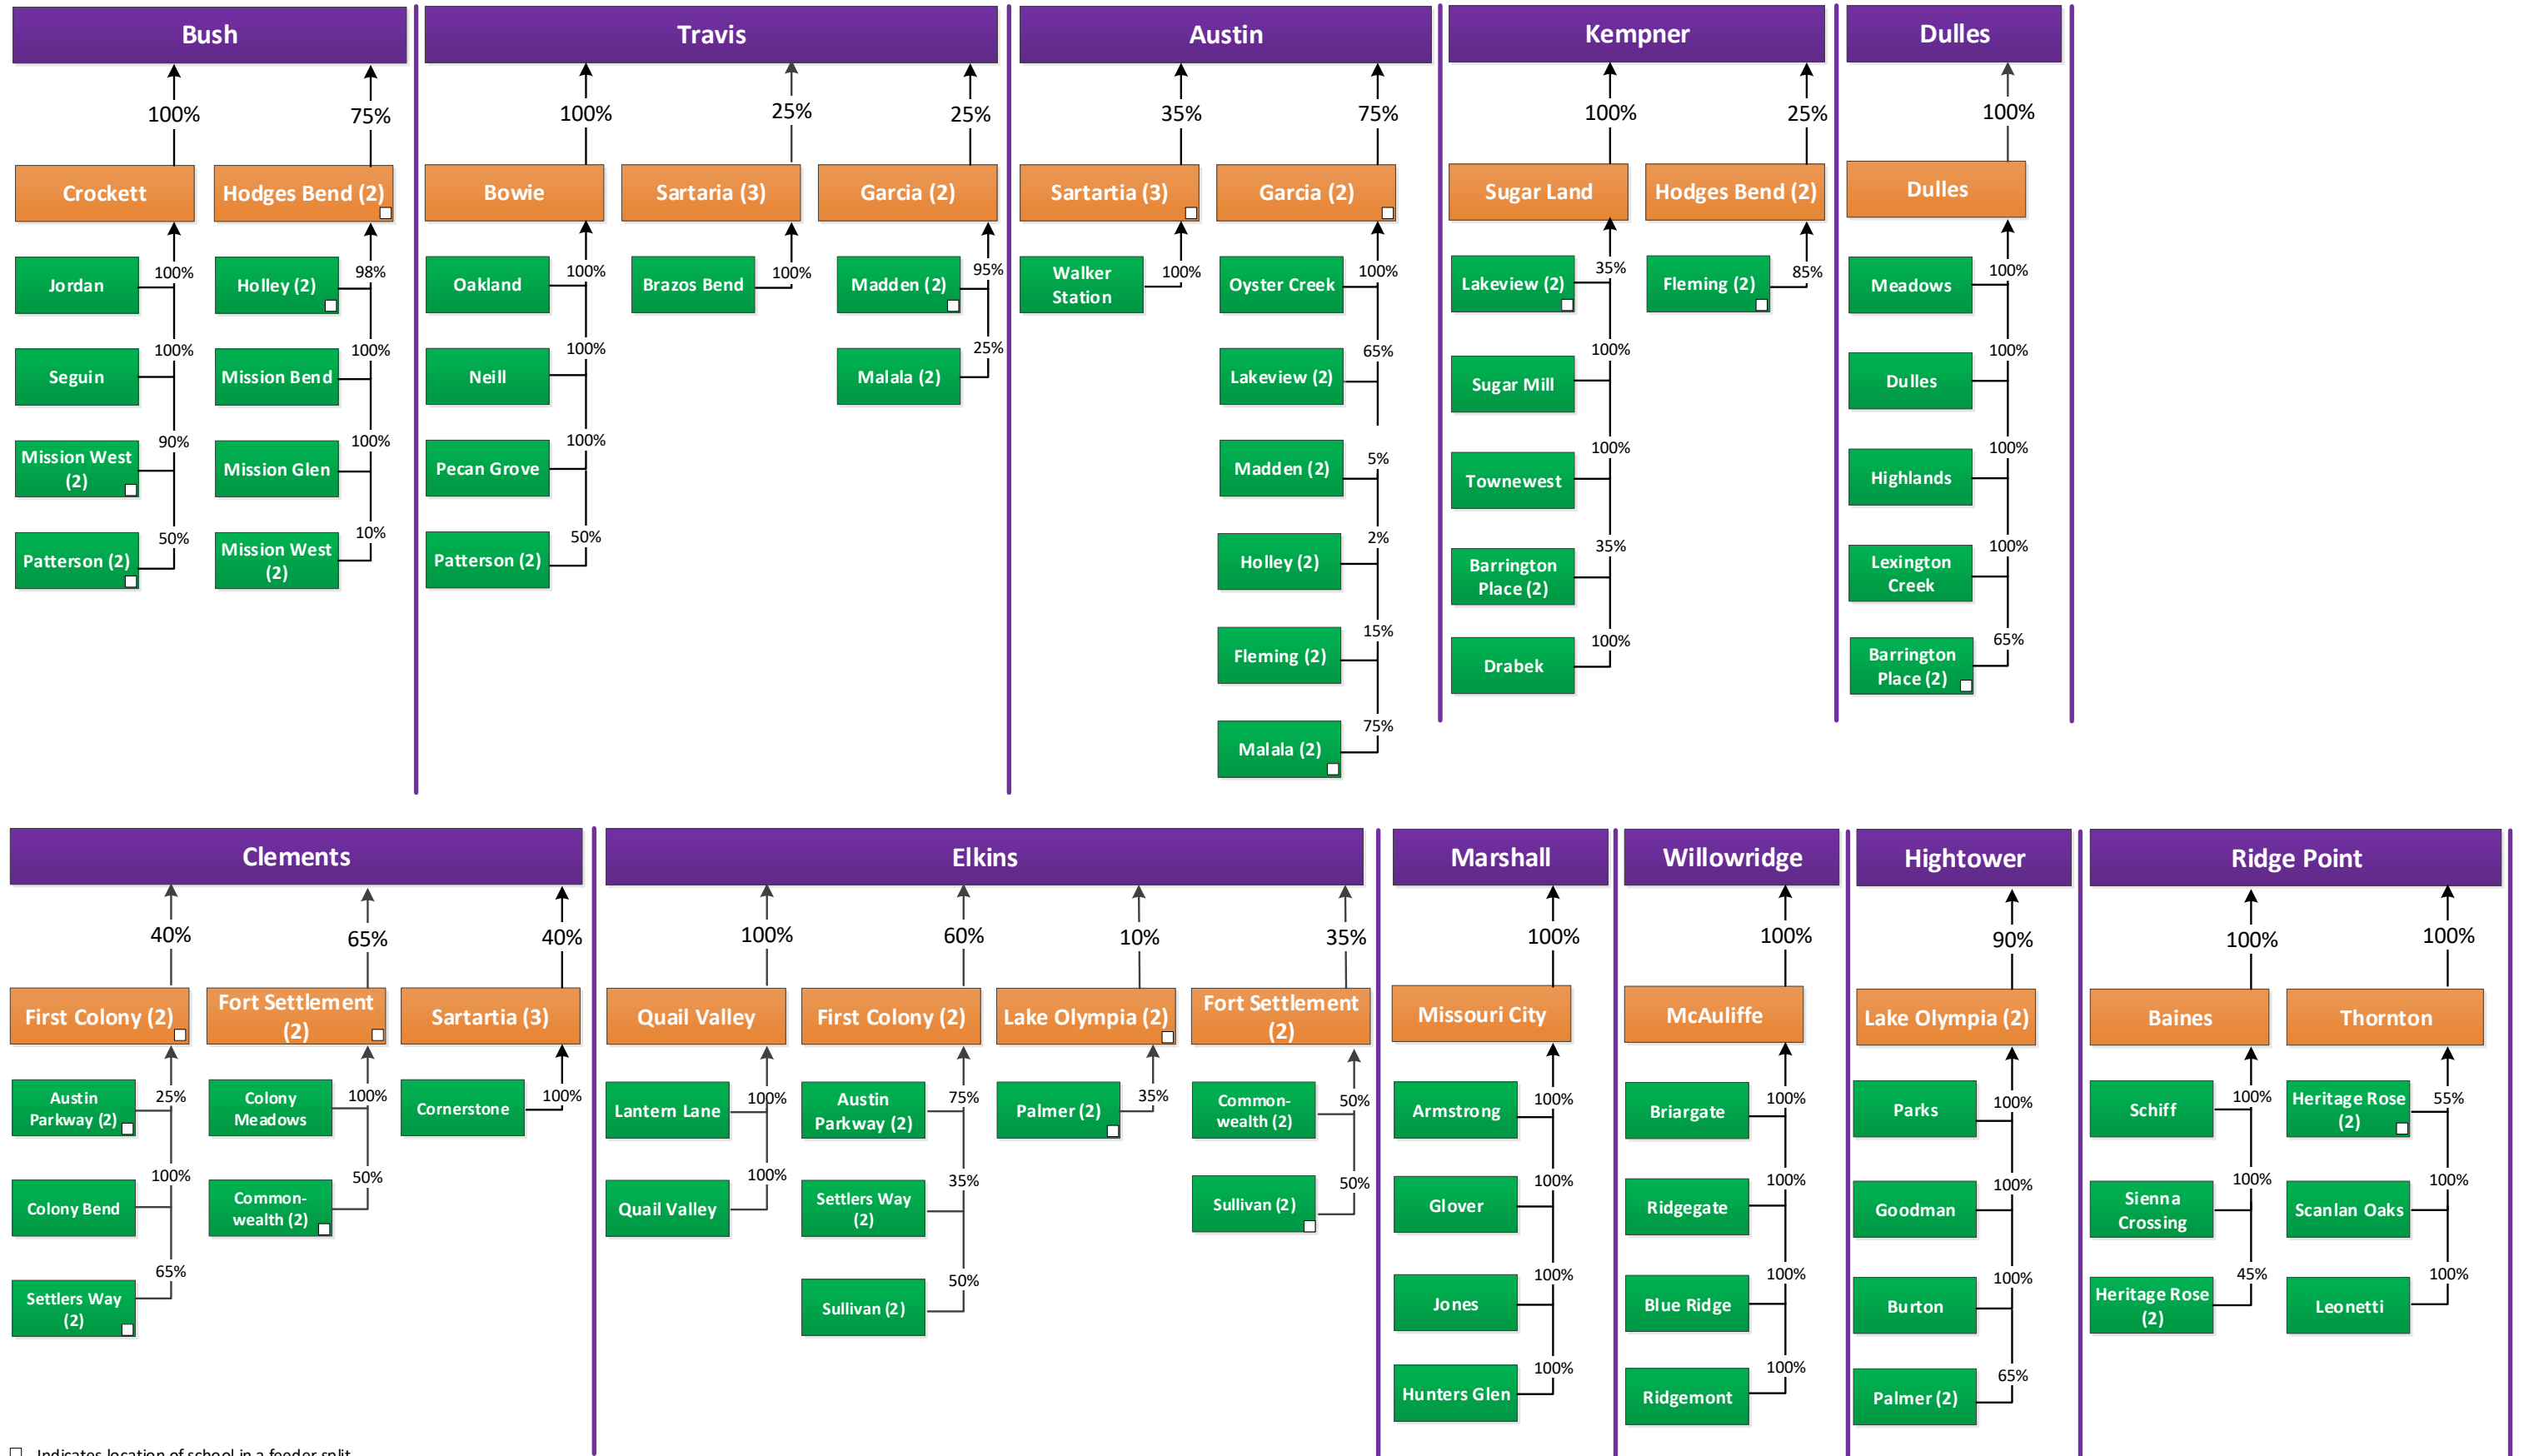

Fort Bend ISD Feeders 2019-20

□ Indicates location of school in a feeder split