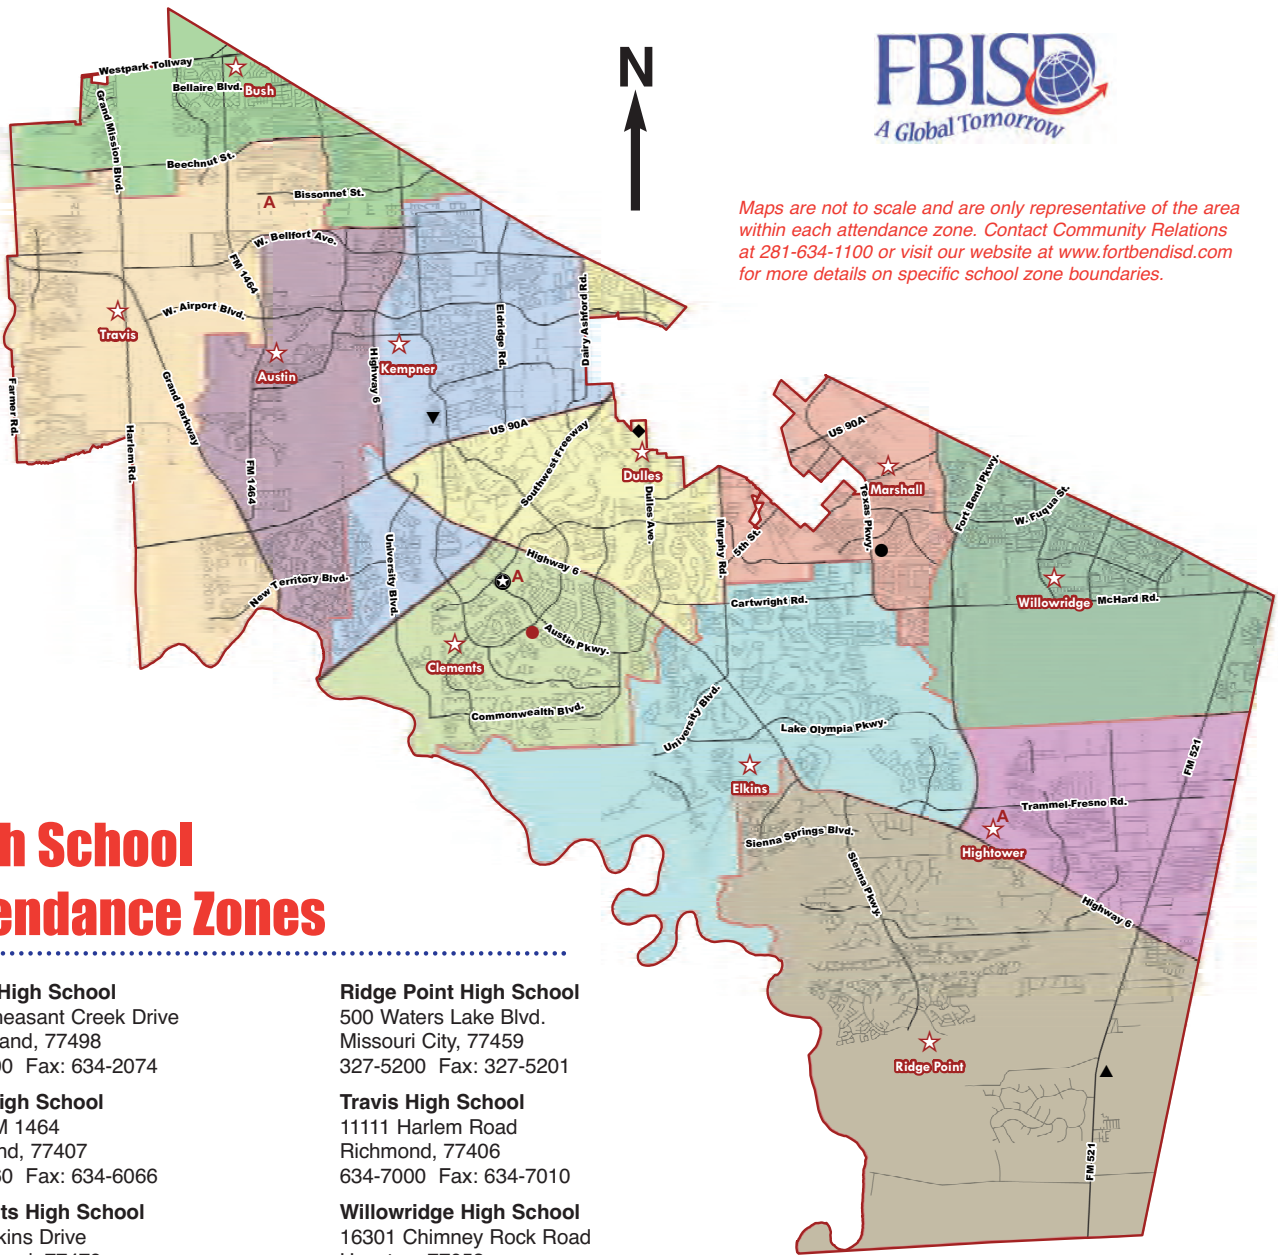

Maps are not to scale and are only representative of the area within each attendance zone. Contact Community Relations at 281-634-1100 or visit our website at [www.fortbendisd.com](http://www.fortbendisd.com) for more details on specific school zone boundaries.