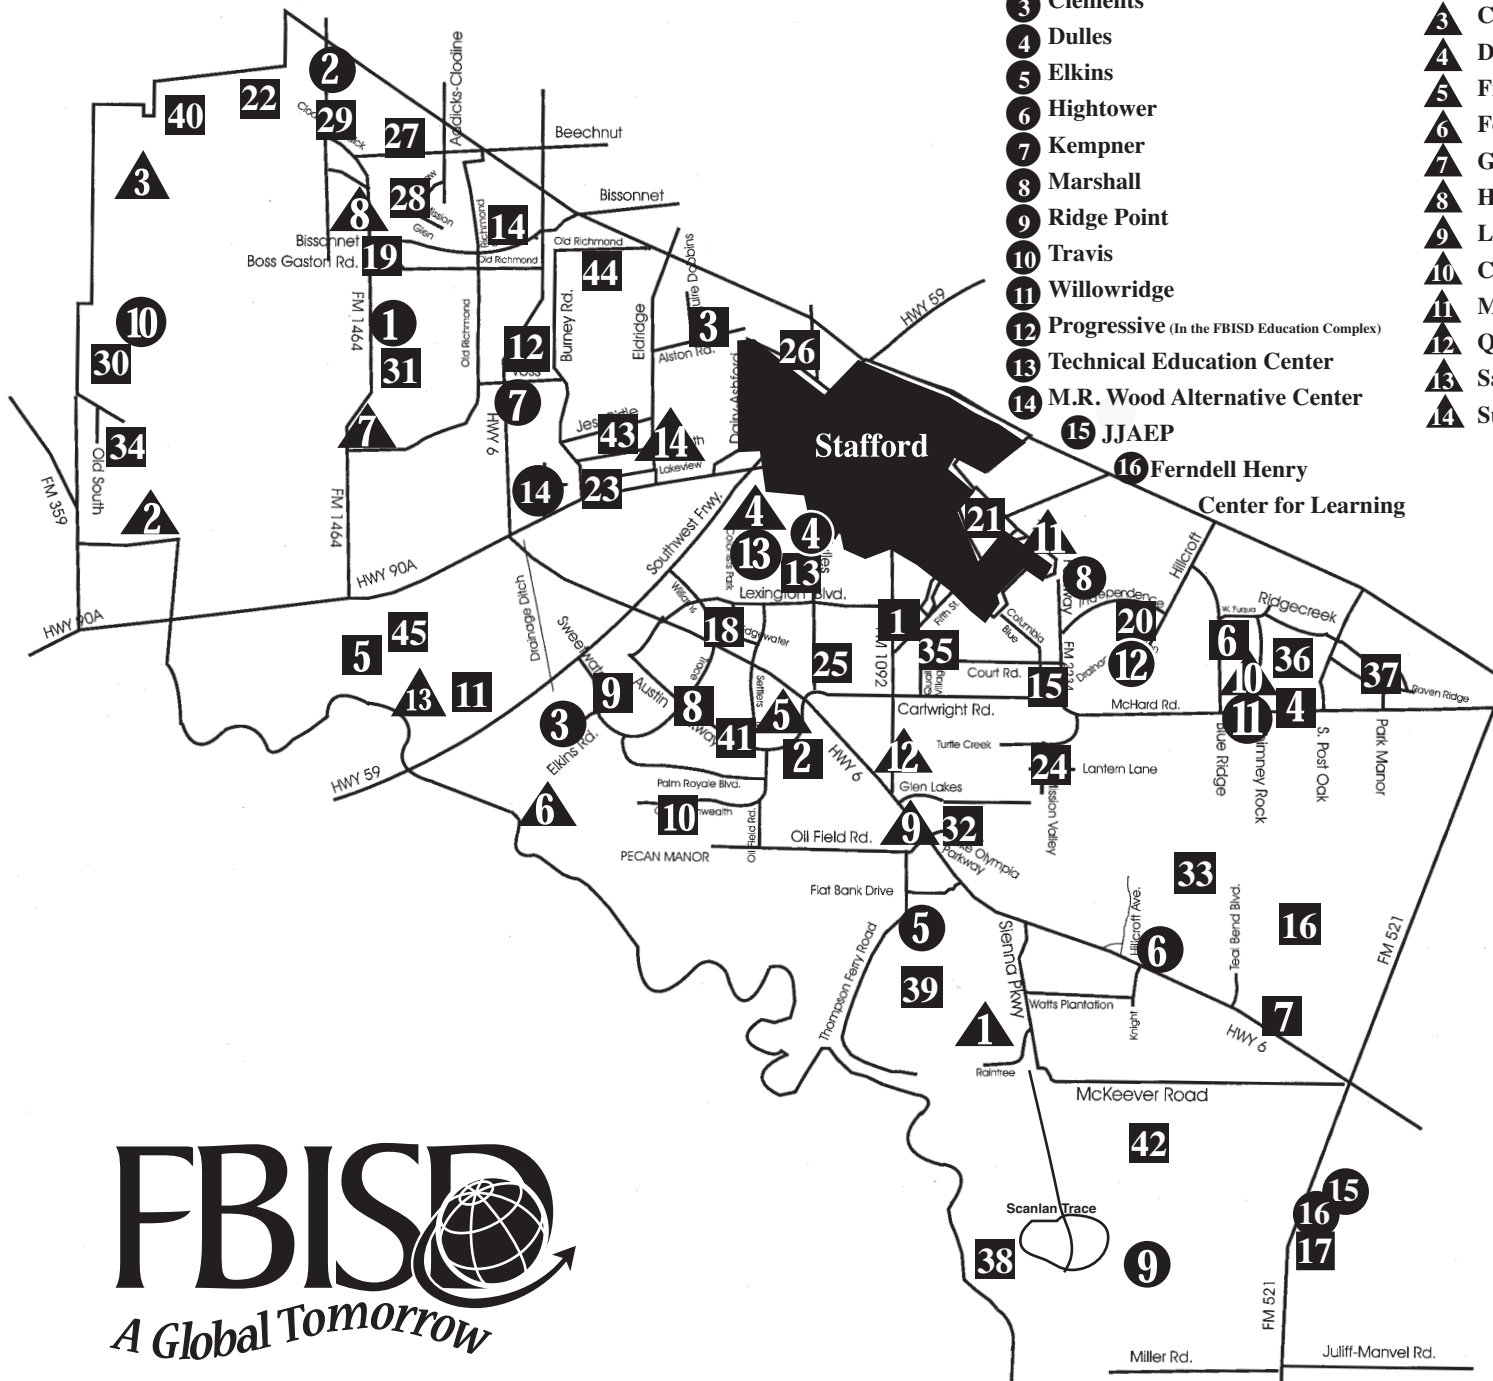

## High Schools

- 1 Austin
- 2 Bush
- 3 Clements
- 4 Dulles
- 5 Elkins
- 6 Hightower
- 7 Kempner
- 8 Marshall
- 9 Ridge Point
- 10 Travis
- 11 Willowridge
- 12 Progressive (In the FBISD Education Complex)
- 13 Technical Education Center
- 14 M.R. Wood Alternative Center
- 15 JJAEP

## Middle Schools

- 1 Baines
- 2 Bowie
- 3 Crocket
- 4 Dulles
- 5 First Colony
- 6 Fort Settlement
- 7 Garcia
- 8 Hodges Bend
- 9 Lake Olympia
- 10 Christa McAuliffe
- 11 Missouri City
- 12 Quail Valley
- 13 Sartartia
- 14 Sugar Land

## Elementary

- 1 Armstrong
- 2 Austin Parkway
- 3 Barrington Place
- 4 Blue Ridge
- 5 Brazos Bend
- 6 Briargate
- 7 Burton
- 8 Colony Bend
- 9 Colony Meadows
- 10 Commonwealth
- 11 Cornerstone
- 12 Drabek
- 13 Dulles
- 14 Fleming
- 15 Glover
- 16 Goodman
- 17 Heritage Rose
- 18 Highlands
- 19 Holley
- 20 Hunters Glen
- 21 Jones
- 22 Jordan
- 23 Lakeview
- 24 Lantern Lane
- 25 Lexington Creek
- 26 Meadows
- 27 Mission Bend
- 28 Mission Glen
- 29 Mission West
- 30 Oakland
- 31 Oyster Creek
- 32 Palmer
- 33 Parks
- 34 Pecan Grove
- 35 Quail Valley
- 36 Ridgeway
- 37 Ridgemont
- 38 Scanlan Oaks
- 39 Schiff
- 40 Seguin
- 41 Settlers Way
- 42 Sienna Crossing
- 43 Sugar Mill
- 44 Townwest