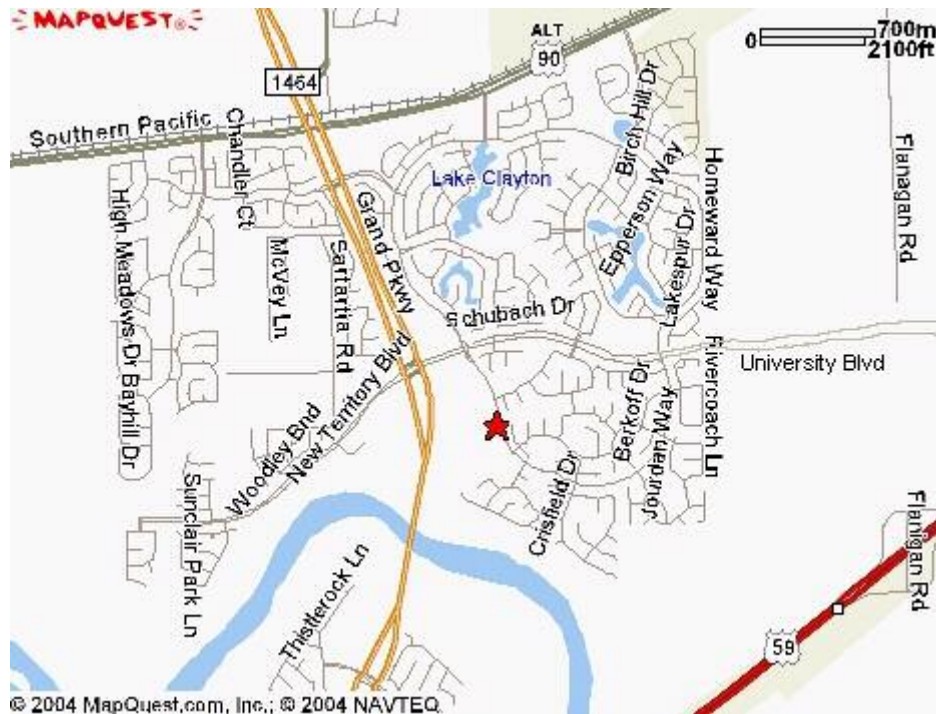

Sartartia Middle School
Located in New Territory Subdivision
8125 Homeward Way
Sugar Land, TX 77479
(281) 565-0702

*****This is an altered Map Quest map. We have notified them regarding the needed changes.*****

Coming from **Highway 90** near the Ellis Creek Blvd. or Gateway Blvd. entrances: turn right onto Homeward Way. Drive through the stoplight at the Randall's Shopping Center until you come to SMS on the right hand side of Homeward Way.

Coming from **The Grand Parkway/ U.S. 99**: Turn towards the Randall's Shopping Center onto New Territory Blvd. At the light turn right onto Homeward Way. Go down one block to SMS which is located on the right .

Coming from **Highway 59**: Take the University Blvd. Exit going North into the New Territory Subdivision. Stay on University Blvd. to the stoplight at the Randall's Shopping Center. Turn left onto Homeward Way. Go down one block to SMS which is located on the right side of the street.